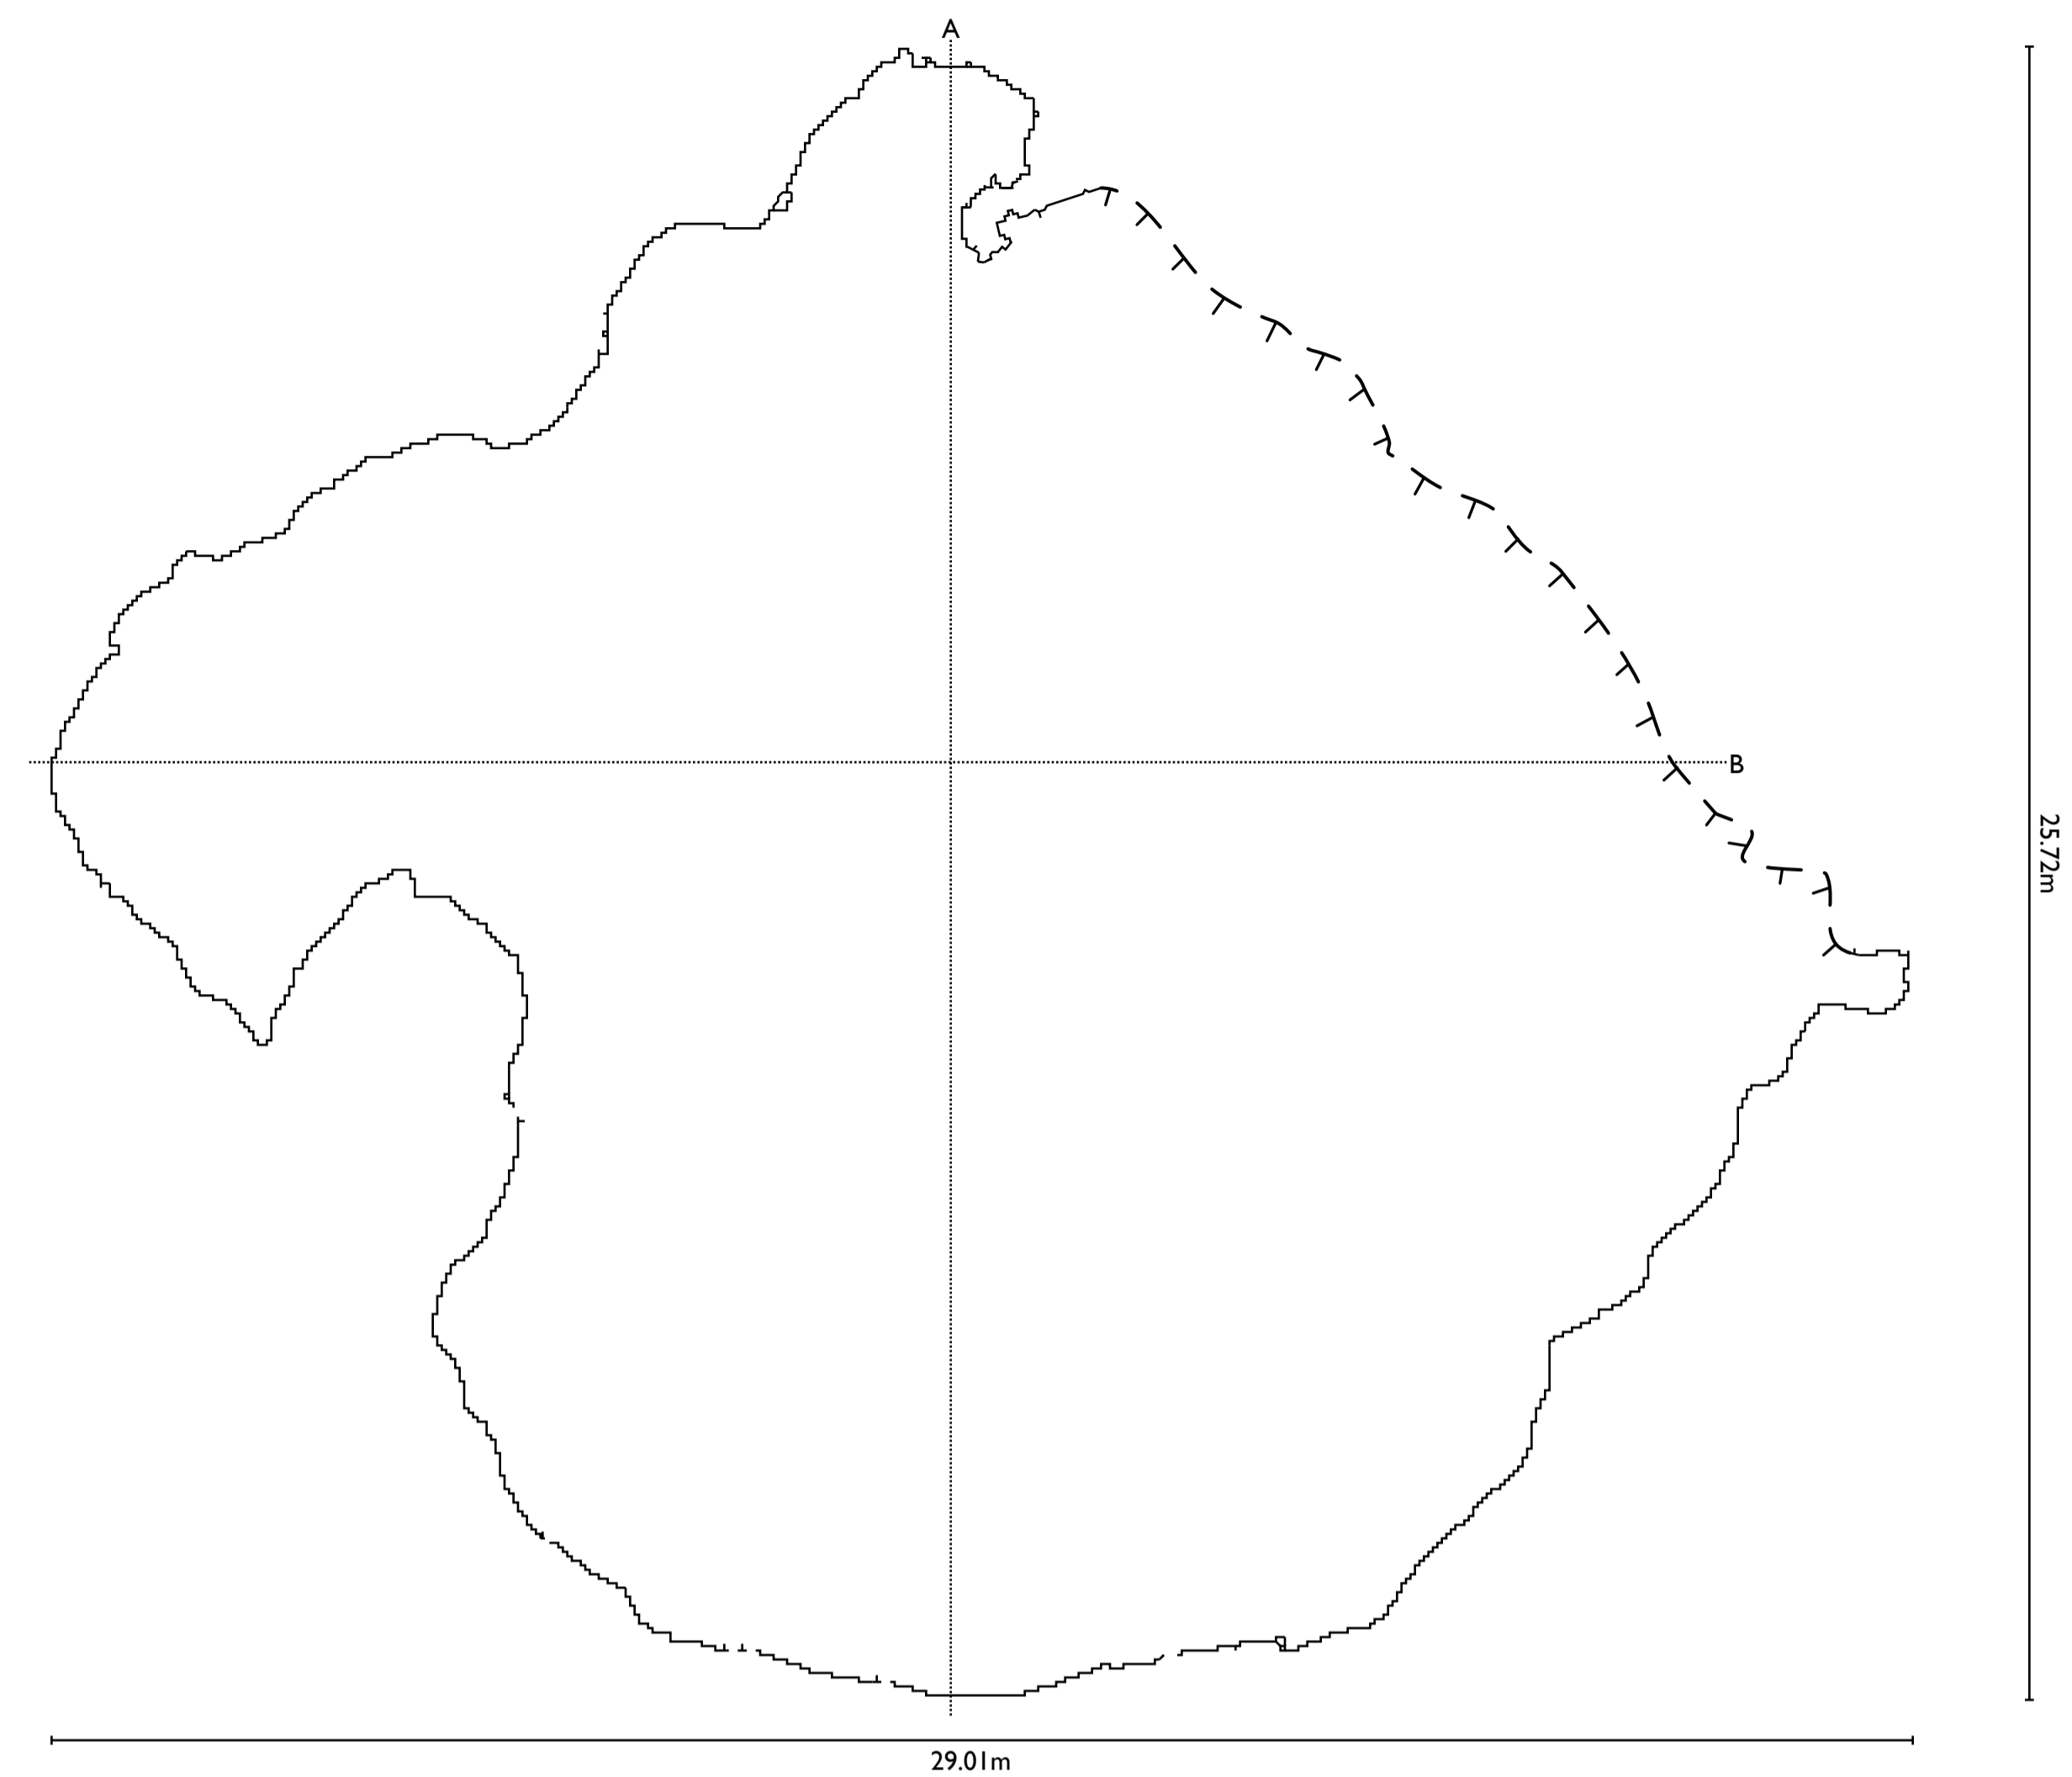

Pećina Beli Kop

Location: Sremski Karlovci, Serbia

Coordinates: N 45.136540 E 19.857720

Survey: Jari Arkko with iPhone 12 Pro on December 28, 2022

Map: Made with Cave Outliner v0.6.0 on January 21, 2023

Cross-section A

Cross-section B