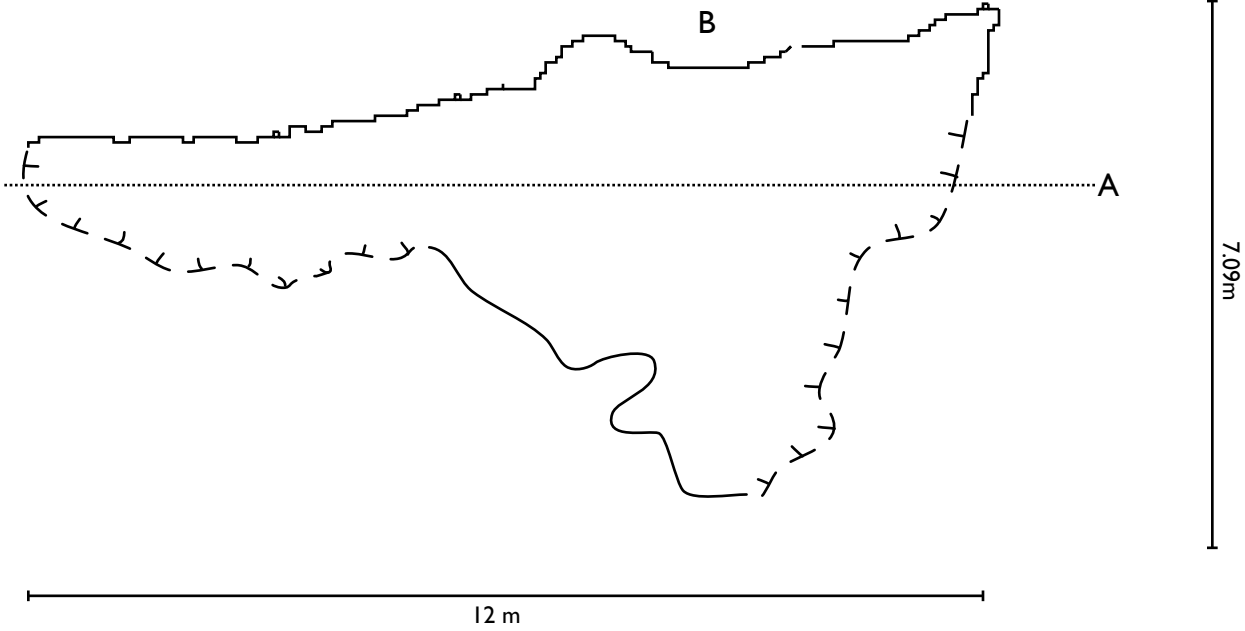

Lassilan Linnavuoren Kolmioluola

Location: Ruokolahti, Finland

Coordinates: N 61.802303 E 29.022106

Length: 12 meters long alongside the shelter part of the cave

Survey: Jari Arkko with iPhone 12 Pro on May 22, 2026

Map: Made with Cave Outliner v0.6.0 on May 24, 2026

Cross-section A

Cross-section B