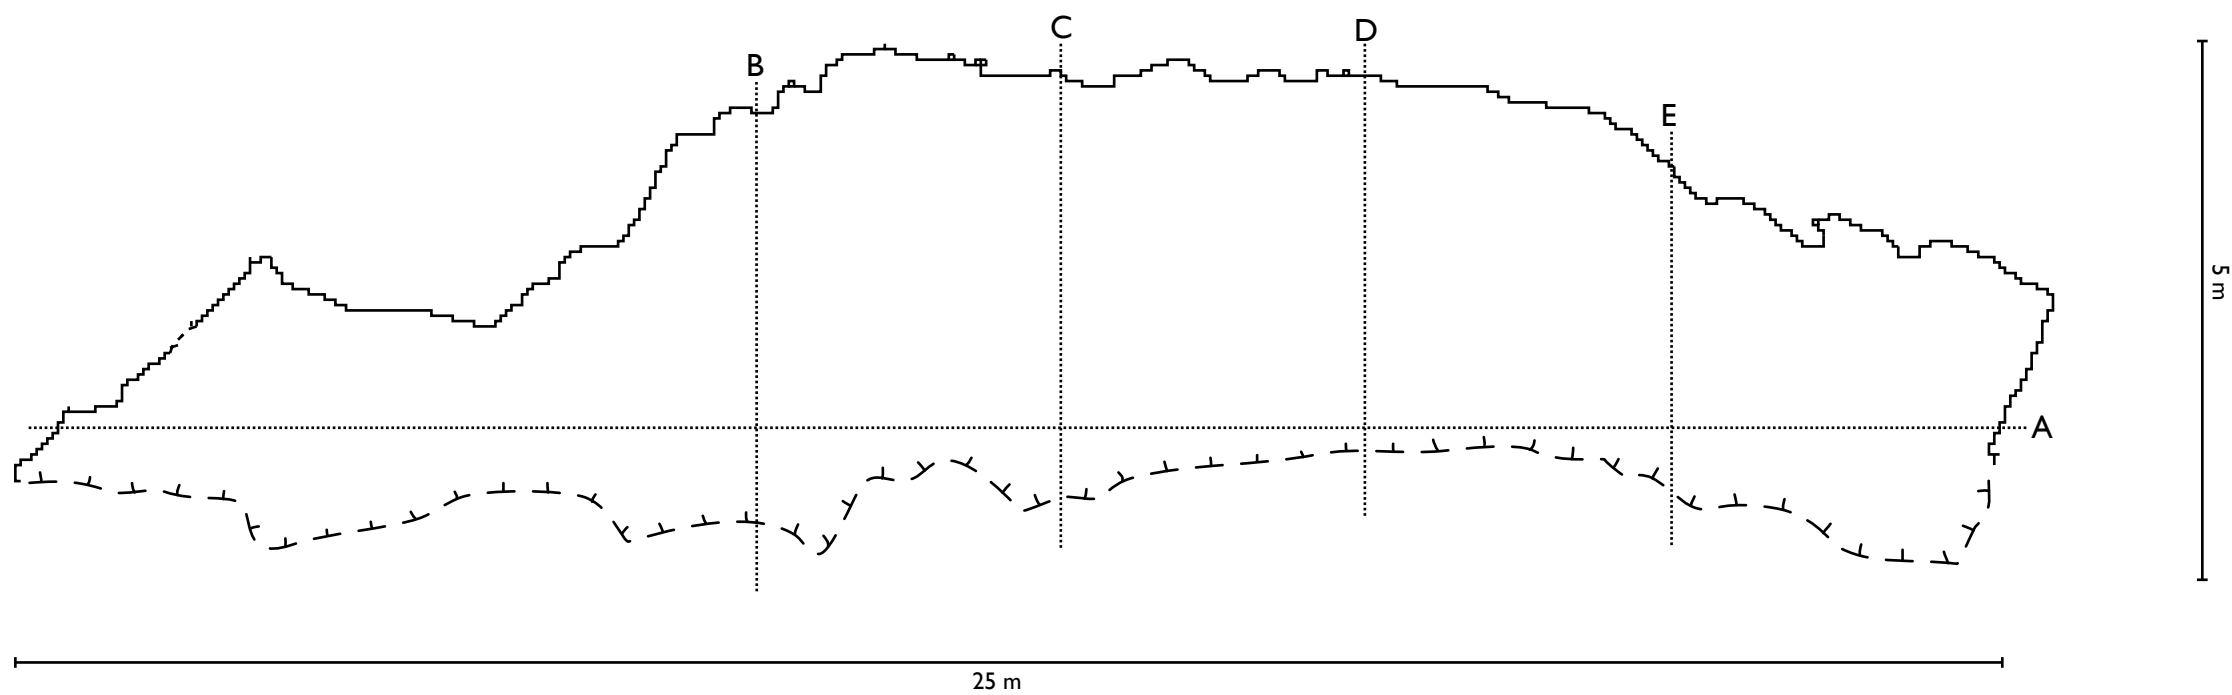

Myllylahden Linnalouhen Iso Lippaluola

Location: Savonlinna, Finland

Coordinates: N 61.802342 E 29.021844

Length: 25 meters long alongside the shelter, up to 5 meters deep

Survey: Jari Arkko with iPhone 12 Pro on May 22, 2026

Map: Made with Cave Outliner v0.6.0 on May 24, 2026

Cross-section A

Cross-section B

Cross-section C

Cross-section D

Cross-section E