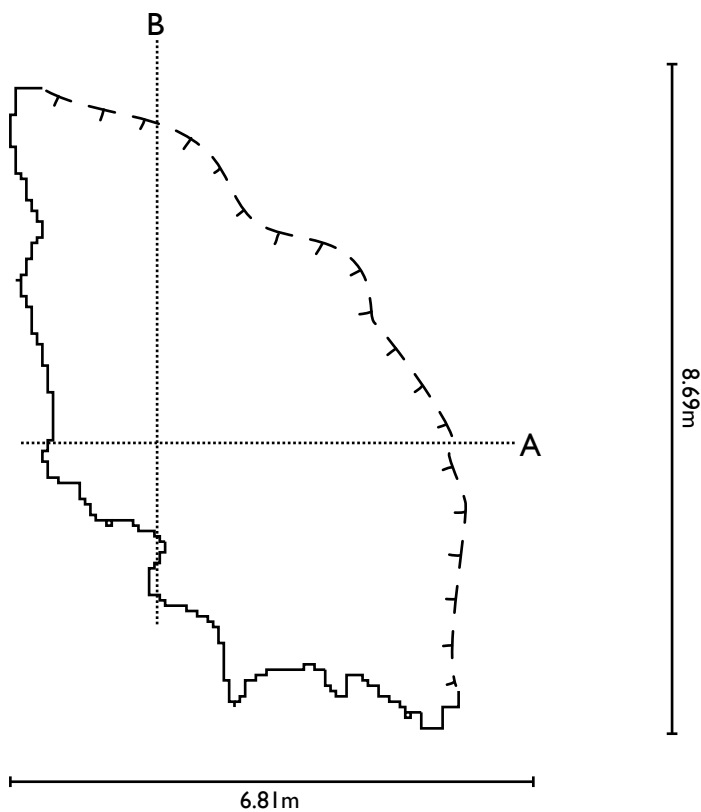

# Haukkavuoren Lippaluola

Location: Savonlinna, Finland

Coordinates: N 61.781292 E 28.985042

Length: 9.6 meters, based on length straight line from left to right corner

Survey: Jari Arkko with iPhone 12 Pro on May 22, 2026

Map: Made with Cave Outliner v0.6.0 on May 24, 2026

Cross-section A

Cross-section B