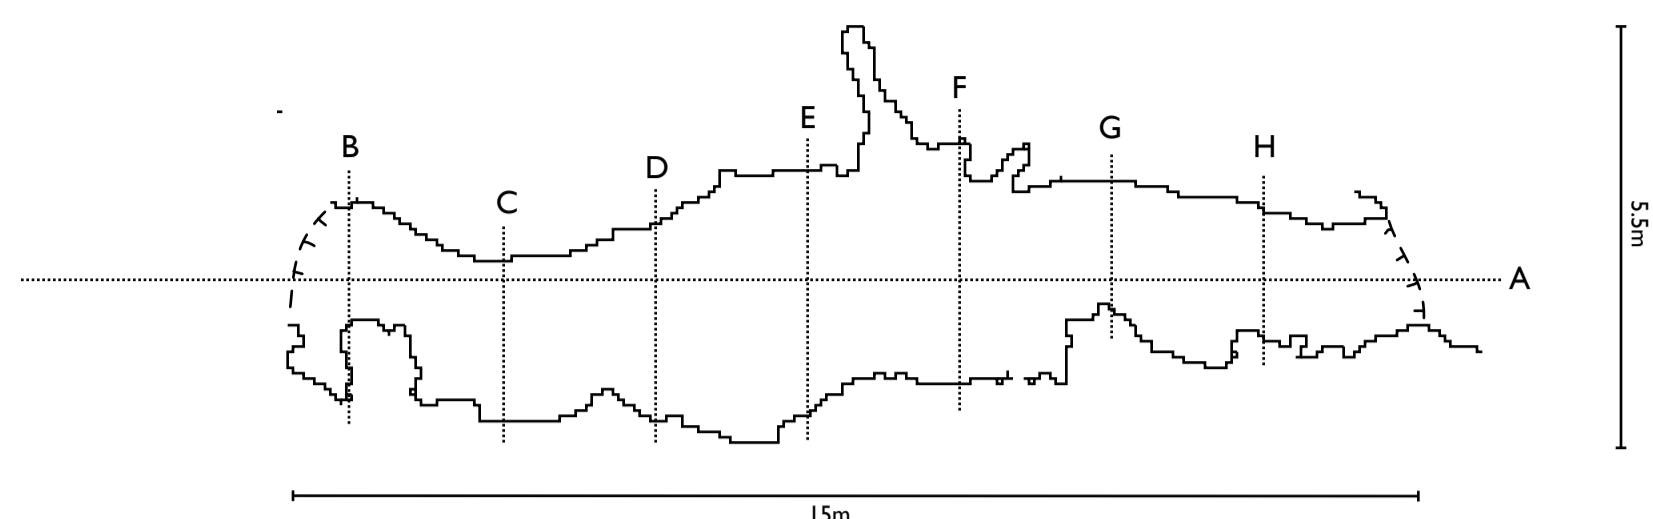

Lassilan Linnavuoren Luola

Location: Ruokolahti, Finland

Coordinates: N 61.21908 E 29.02517

Length: 14.5 meters from entrance to entrance

Survey: Jari Arkko with iPhone 12 Pro on May 17, 2026

Map: Made with Cave Outliner v0.6.0 on May 21, 2026

Cross-section A

Cross-section B

Cross-section C

Cross-section D

Cross-section E

Cross-section F

Cross-section G

Cross-section H