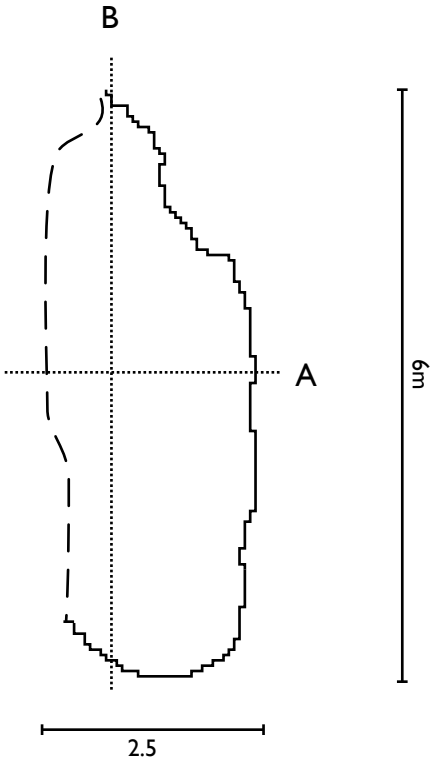

Pöksynhaaran lippaluola

Location: Nuuksio, Vihti, Finland

Coordinates: N 60.320350 E 24.580955

Length: 6 meters wide, and 2.5 meters deep

Survey: Jari Arkko with iPhone 12 Pro on May 9, 2026

Map: Made with Cave Outliner v0.6.0 on May 10, 2026

Cross-section A

Cross-section B