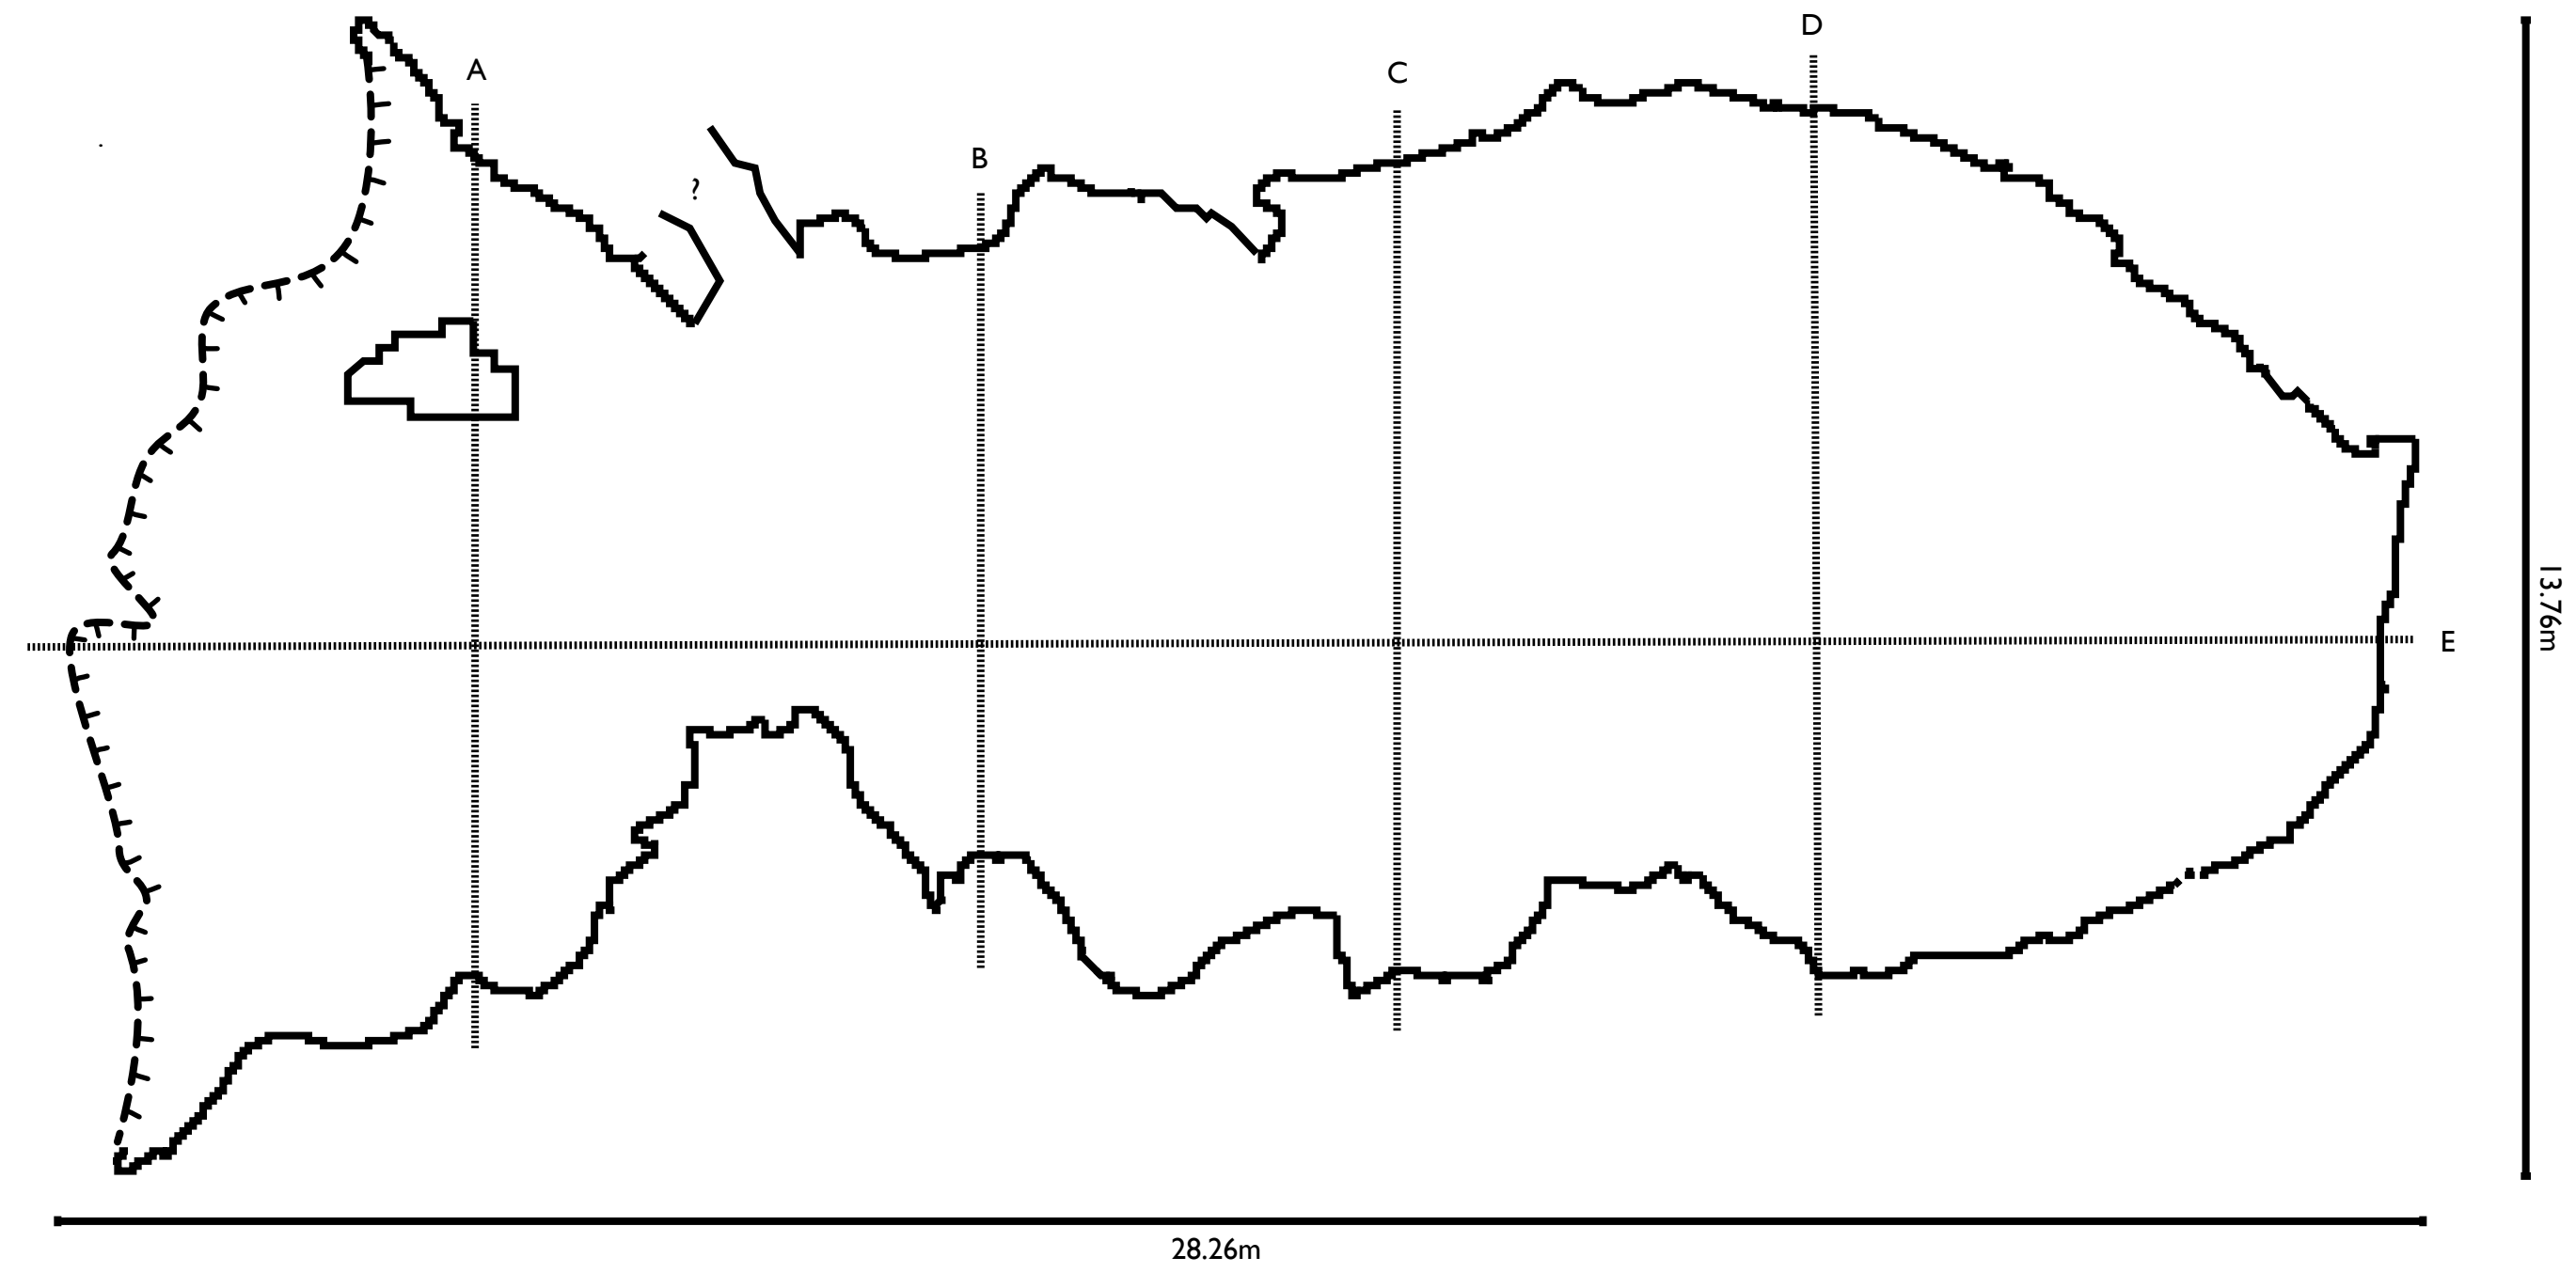

100 Monk Cave

Location: Terelj, Mongolia

Coordinates: N 47.8395200 E 107.3990359

Survey: Jari Arkko with iPhone 12 Pro on February 2, 2025

Map: Made with Cave Outliner v0.6.0 on February 10, 2025

Length: 28.26 m

Cross-section A

Cross-section B

Cross-section C

Cross-section D

Cross-section E