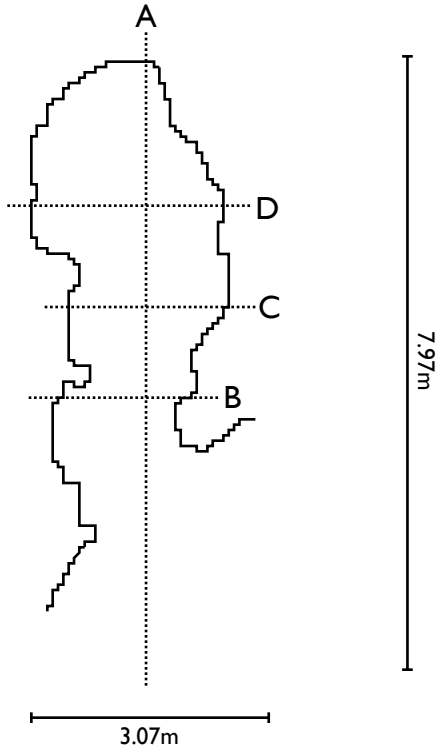

# Kalēja Ala Side Cave (Blacksmith's Cave's side cave)

Location: Raiskums, Latvia

Coordinates: N 57.3795475 E 25.262771

Length: 6 meters from the entrance to the end

Survey: Jari Arkko with iPhone 12 Pro on February 15, 2026

Map: Made with Cave Outliner v0.6.0 on February 16, 2026

Cross-section A

Cross-section B

Cross-section C

Cross-section D