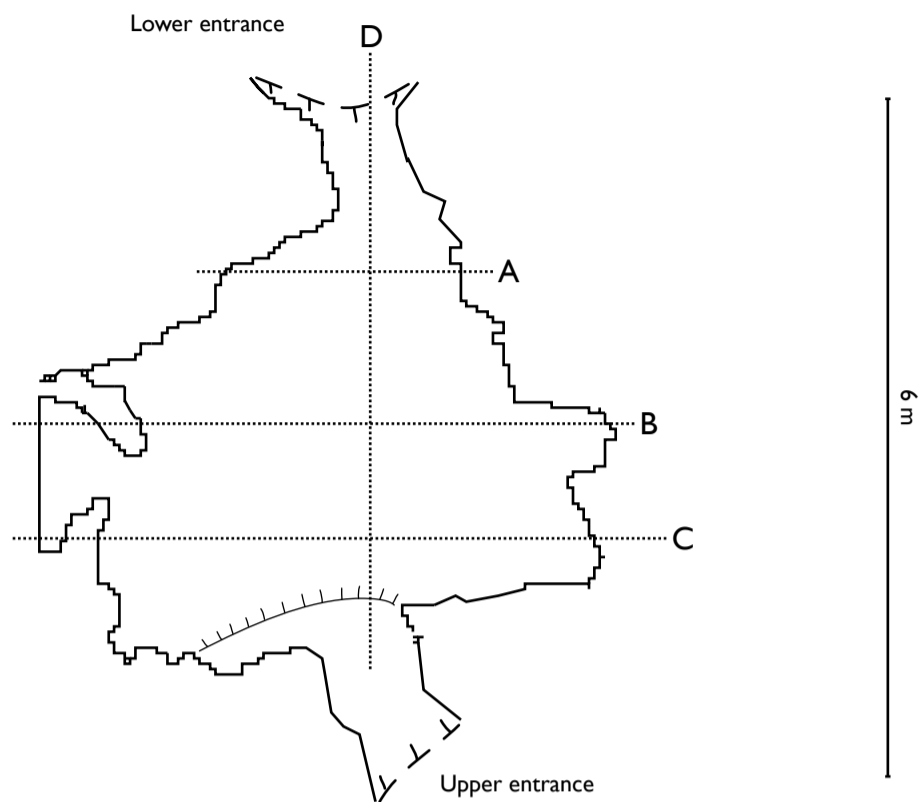

Kivistönmäen Pirunluola

Location: Kivistönmäki, Lahti, Finland

Coordinates: N 60.99146 E 25.67479

Length: 6 meter through trip under the rock, according to the surveyer

Survey: Jari Arkko with iPhone 12 Pro on April 25, 2026

Map: Made with Cave Outliner v0.6.0 on April 26, 2026

Cross-section A

Cross-section B

Cross-section C

Cross-section D