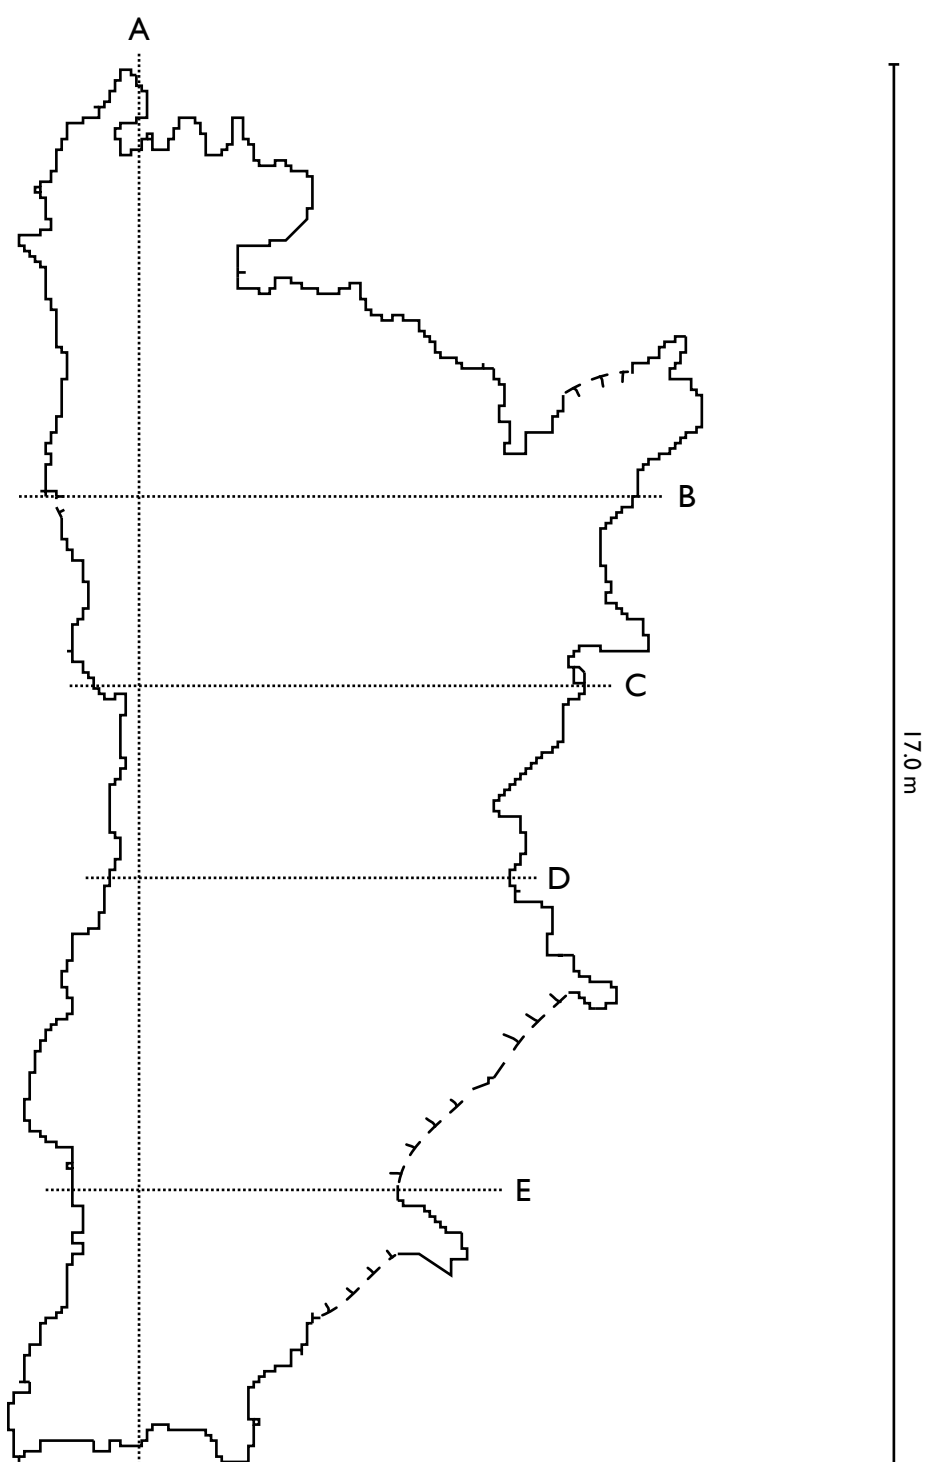

Kammiovuoren luola

Location: Kammiovuori, Kuhmoinen, Finland

Coordinates: N 61.638320 E 25.359638

Length: 17 meters from side to side

Survey: Jari Arkko with iPhone 12 Pro on April 26, 2026

Map: Made with Cave Outliner v0.6.0 on May 14, 2026

Cross-section A

Cross-section B

Cross-section C

Cross-section D

Cross-section E