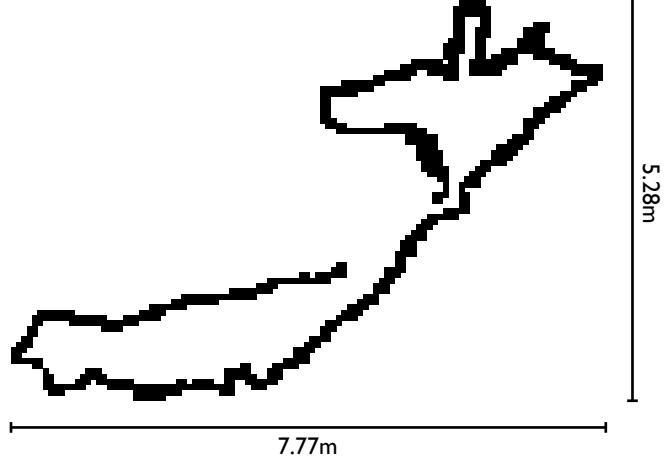

Cross-section C