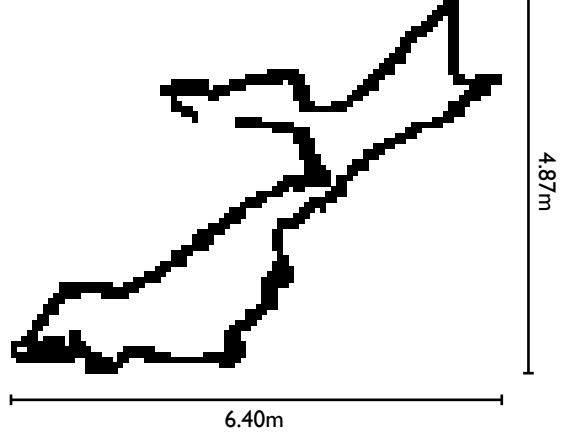

Cross-section D