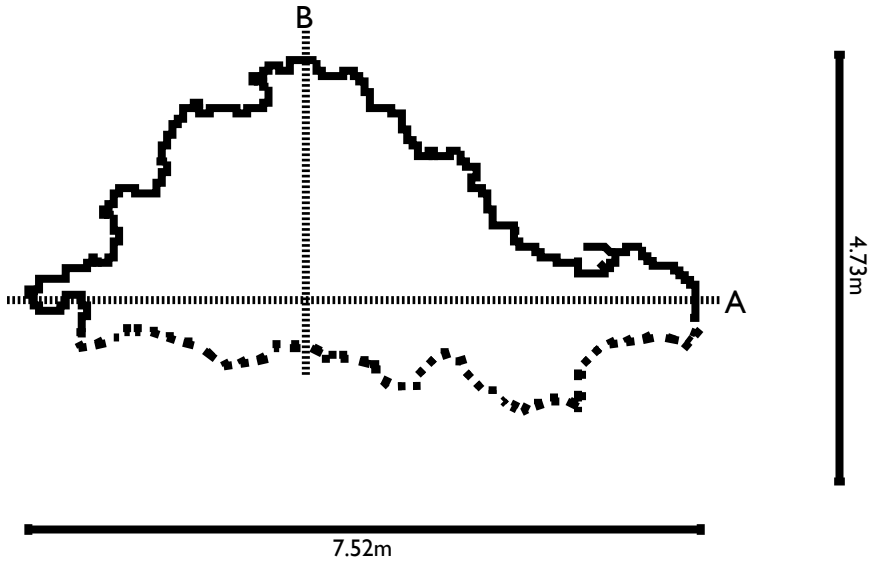

Uhriluola

Location: Kilpisjärvi, Finland

Coordinates: N 69.203174 E 21.384790

Survey: Jari Arkko with iPhone 12 Pro on August 2, 2024

Map: Made with Cave Outliner v0.6.0 on November 17, 2024 (and small manual edits)

Cross-section A

Cross-section B