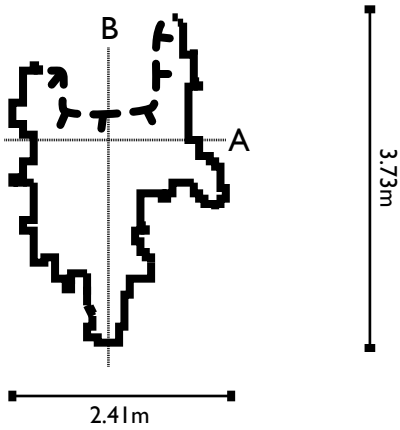

Vealetjärvitin kanjonin luolanen

Location: Kilpisjärvi, Finland

Coordinates: N 69.216517 E 21.455590

Survey: Jari Arkko with iPhone 12 Pro on August 10, 2023

Map: Made with Cave Outliner v0.6.0 on October 14, 2023

Length: The surveyor believes 2.5 meters is the right length for this cave

Cross-section A

Cross-section B