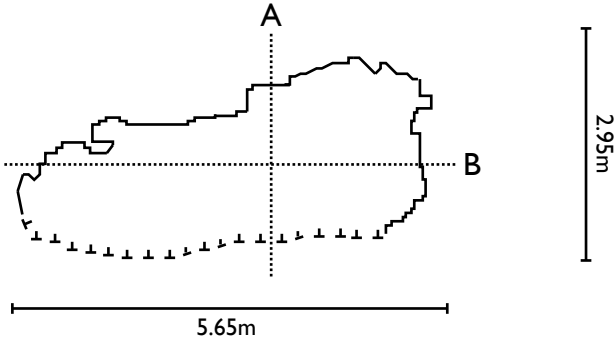

# Enoshima Mini Cavelet I

Location: Enoshima, Japan

Coordinates: N 35.298916 E 139.474808

Survey: Jari Arkko with iPhone 12 Pro on March 24, 2023

Map: Made with Cave Outliner v0.6.0 on April 5, 2023  
(heavily edited, 3D model is incomplete)

Cross-section A

Cross-section B