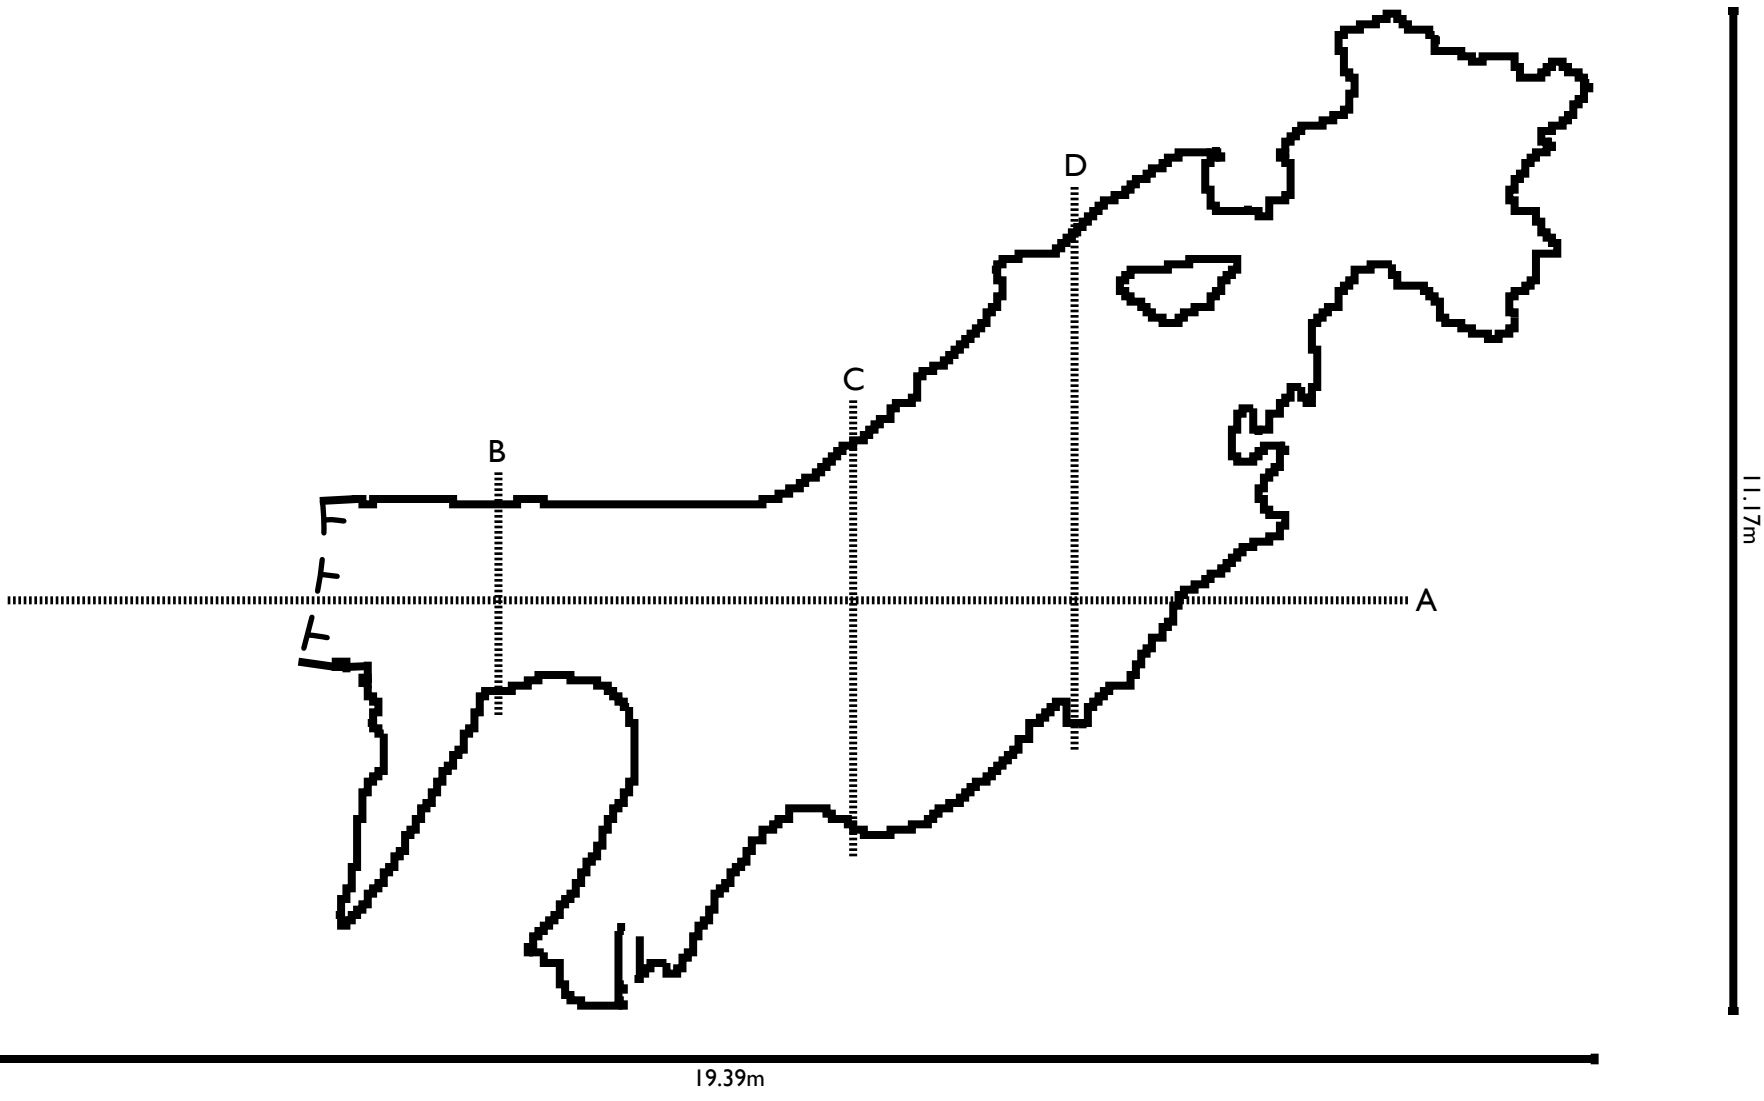

# The-Maze

Location: Portrane, Ireland

Coordinates: (withheld)

Length: 20 m, per the surveyor's opinion (entrance to right branch + left branch)

Survey: Jari Arkko with iPhone 12 Pro on November 7, 2024

Map: Made with Cave Outliner v0.6.0 on November 14, 2024 (entrance graphics edited manually)

Cross-section A

Cross-section B

Cross-section C

Cross-section D