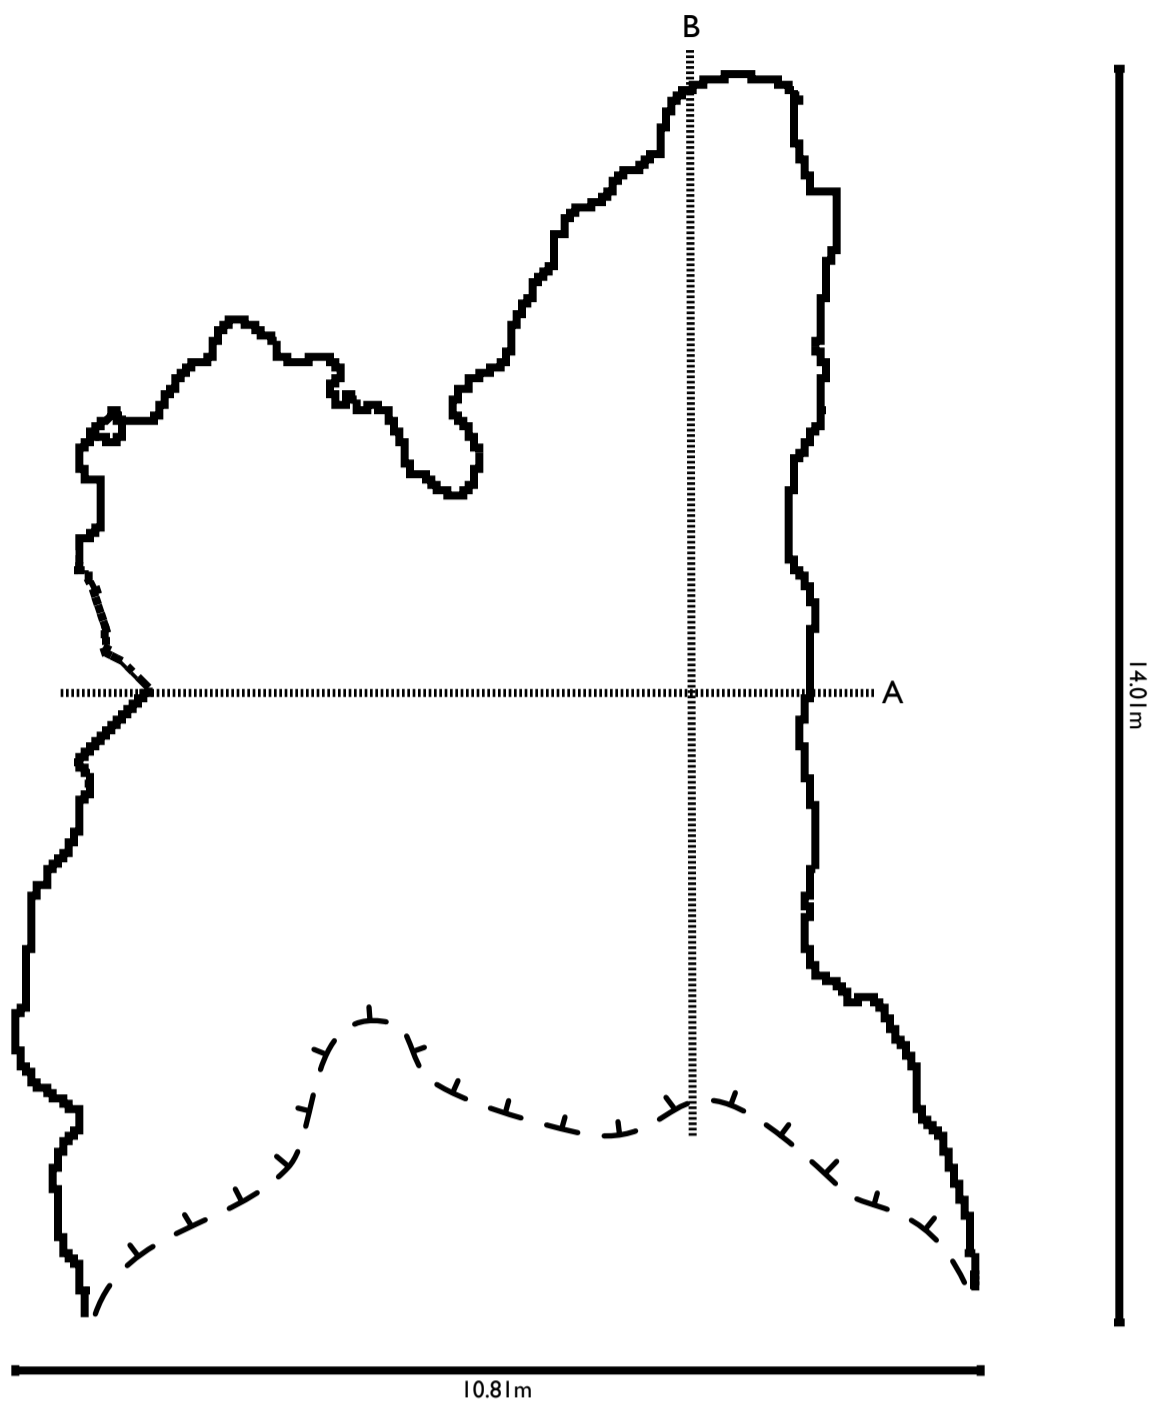

Rossstall

Location: Oberaudorf, Germany

Coordinates: N 47.640859 E 12.164199

Survey: Jari Arkko with iPhone 12 Pro on July 29, 2022

Map: Made with Cave Outliner v0.5.1 on July 29, 2022

Cross-section A

Cross-section B