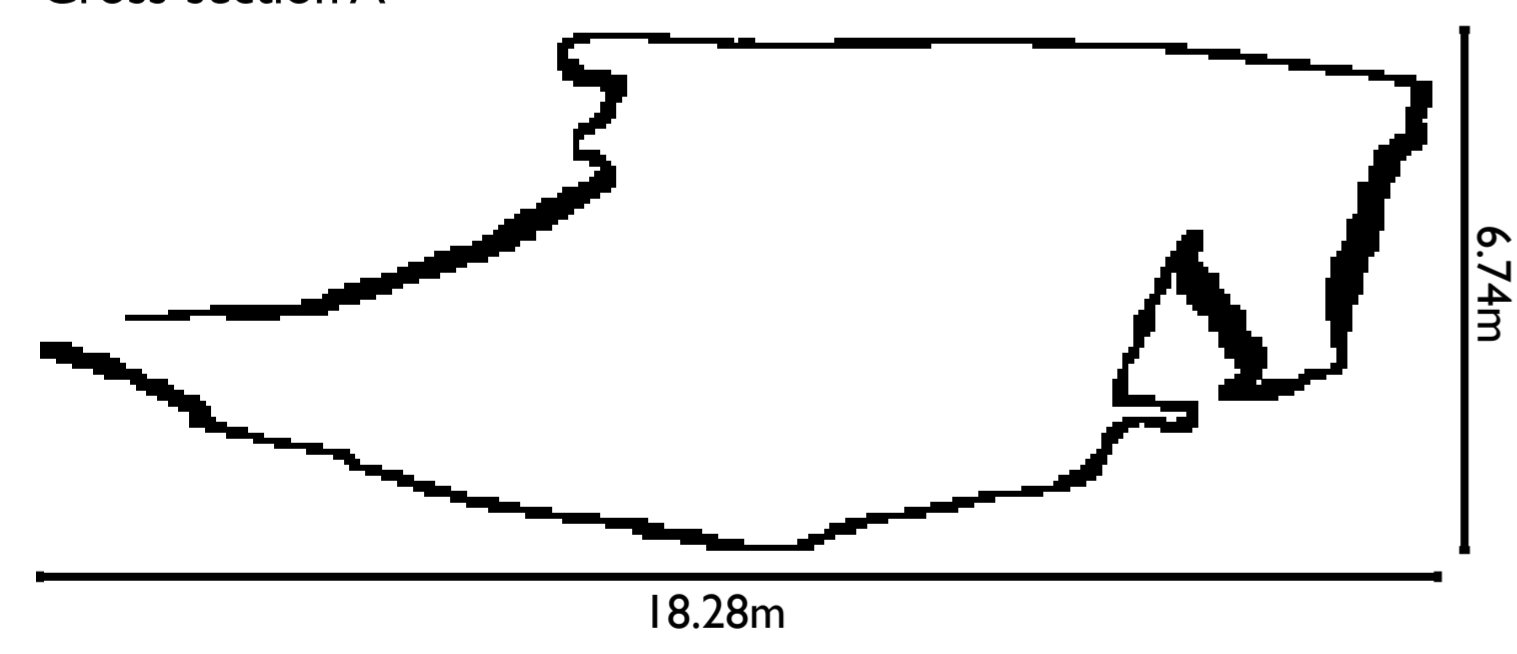

Bärenhöhle

Location: Rodalben, Germany

Coordinates: N 49.224340 N 7.615903

Survey: Jari Arkko with iPhone 12 Pro on May 4, 2023

Map: Made with Cave Outliner v0.6.0 on June 14, 2023

Cross-section A

Cross-section B