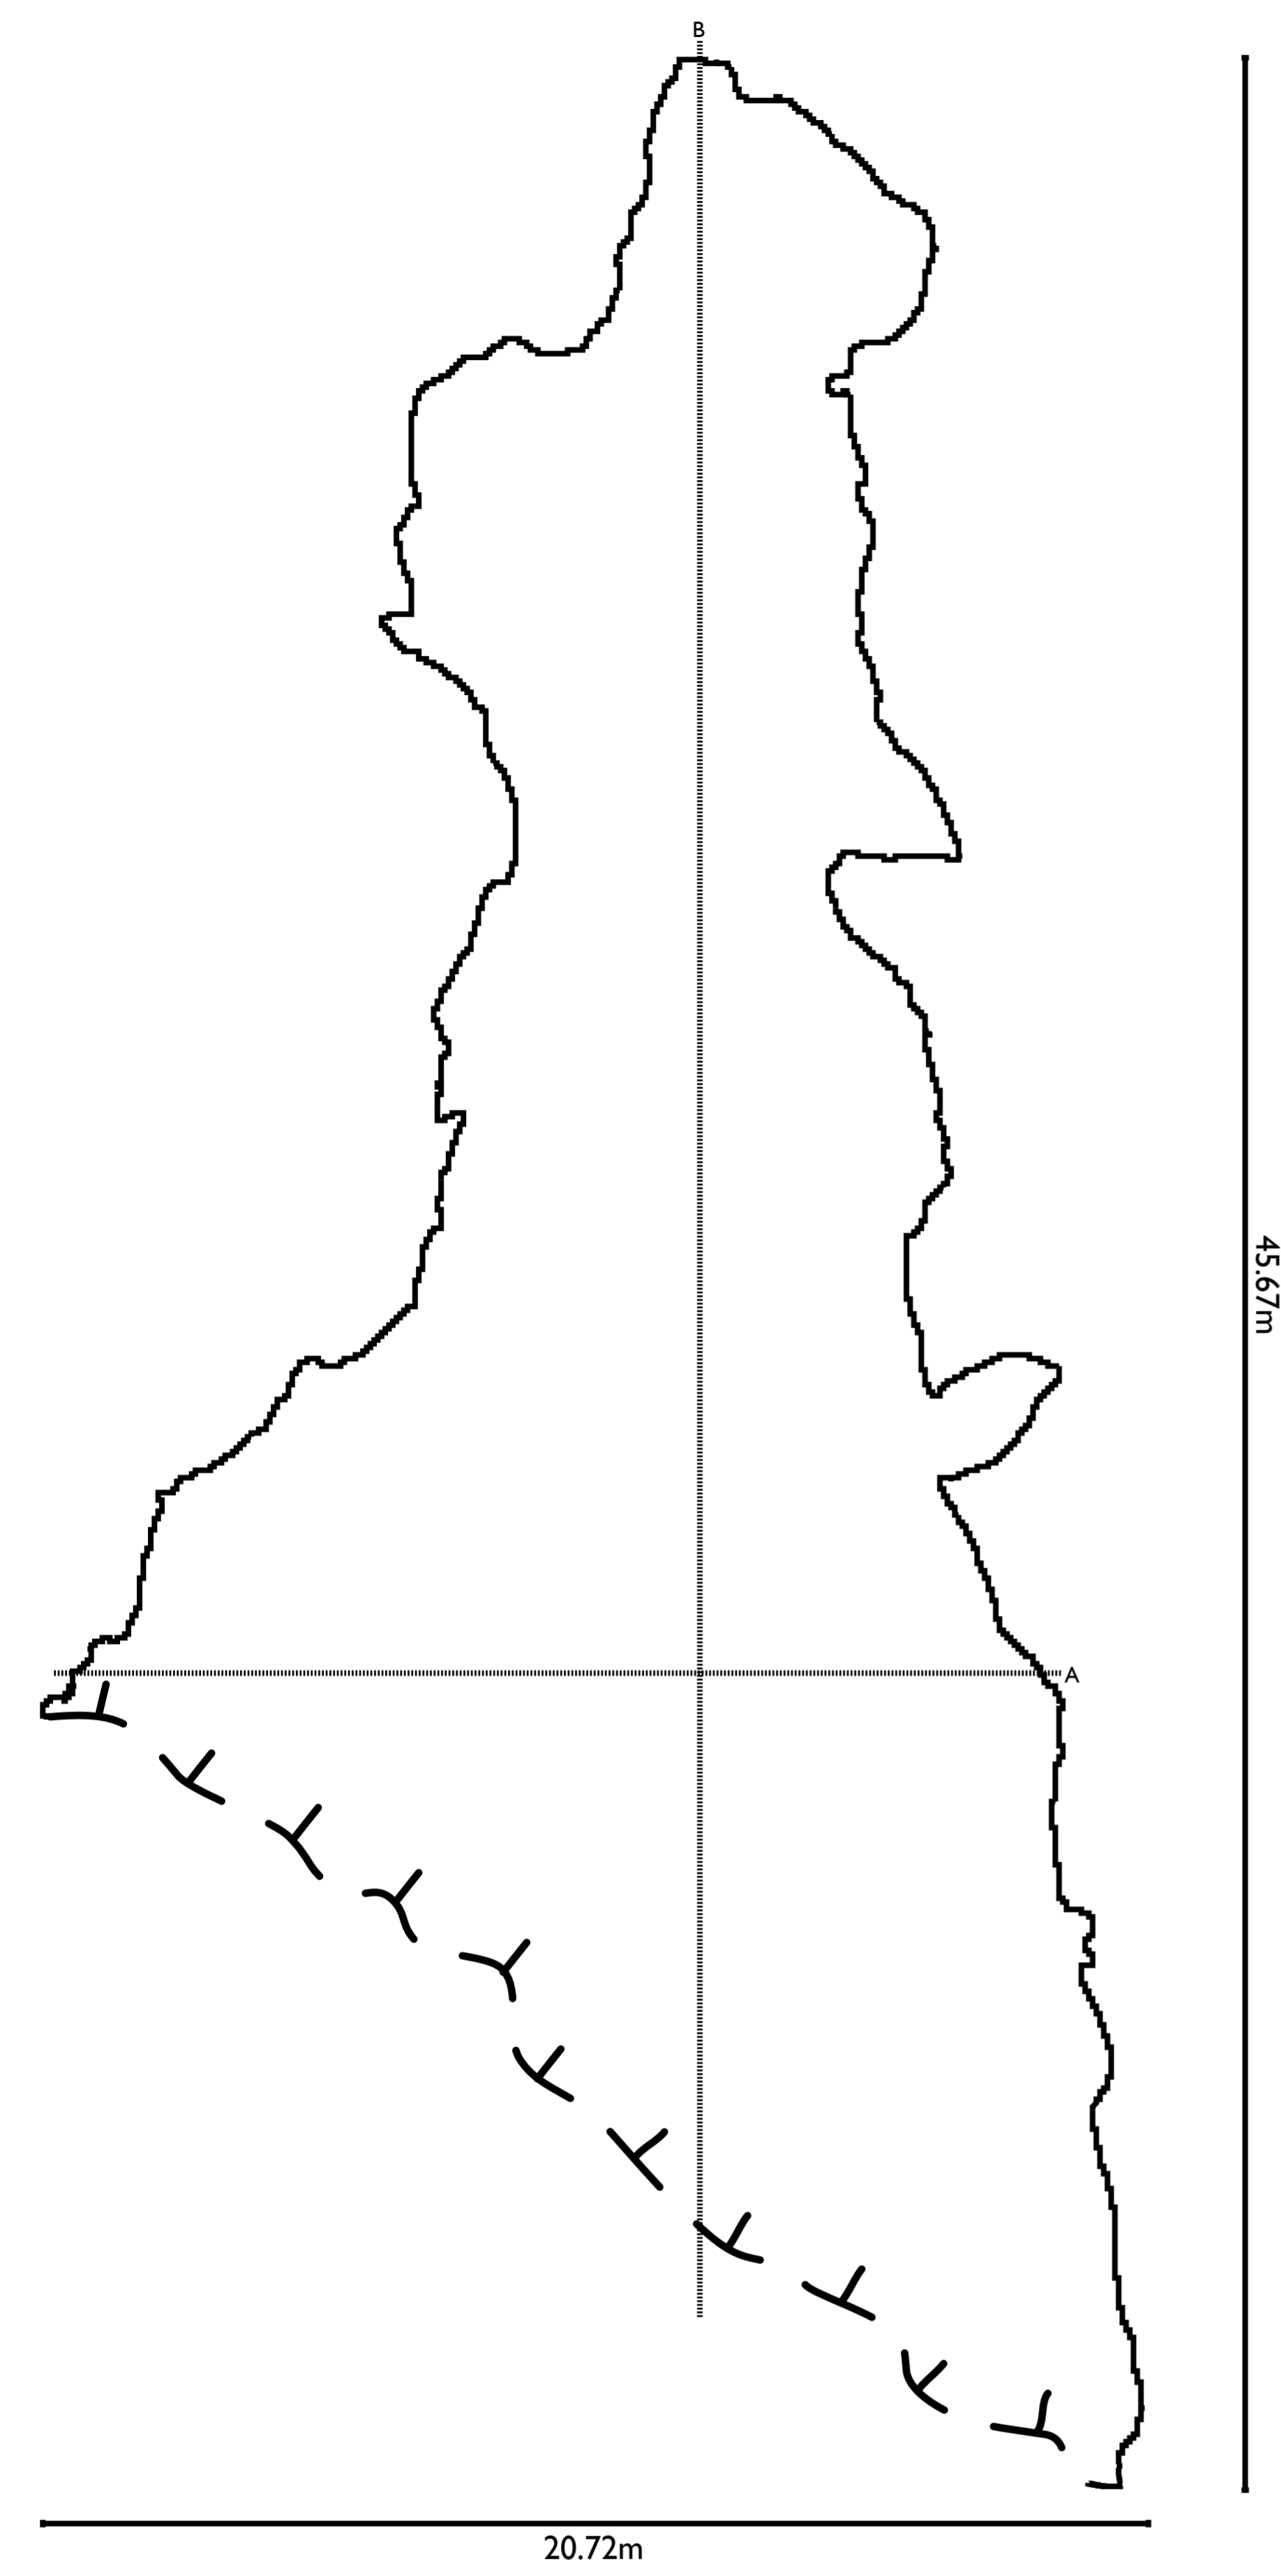

Bärenhöhle

Location: Rodalben, Germany

Coordinates: N 49.224340 N 7.615903

Survey: Jari Arkko with iPhone 12 Pro on May 4, 2023

Map: Made with Cave Outliner v0.6.0 on June 14, 2023

Cross-section A

Cross-section B