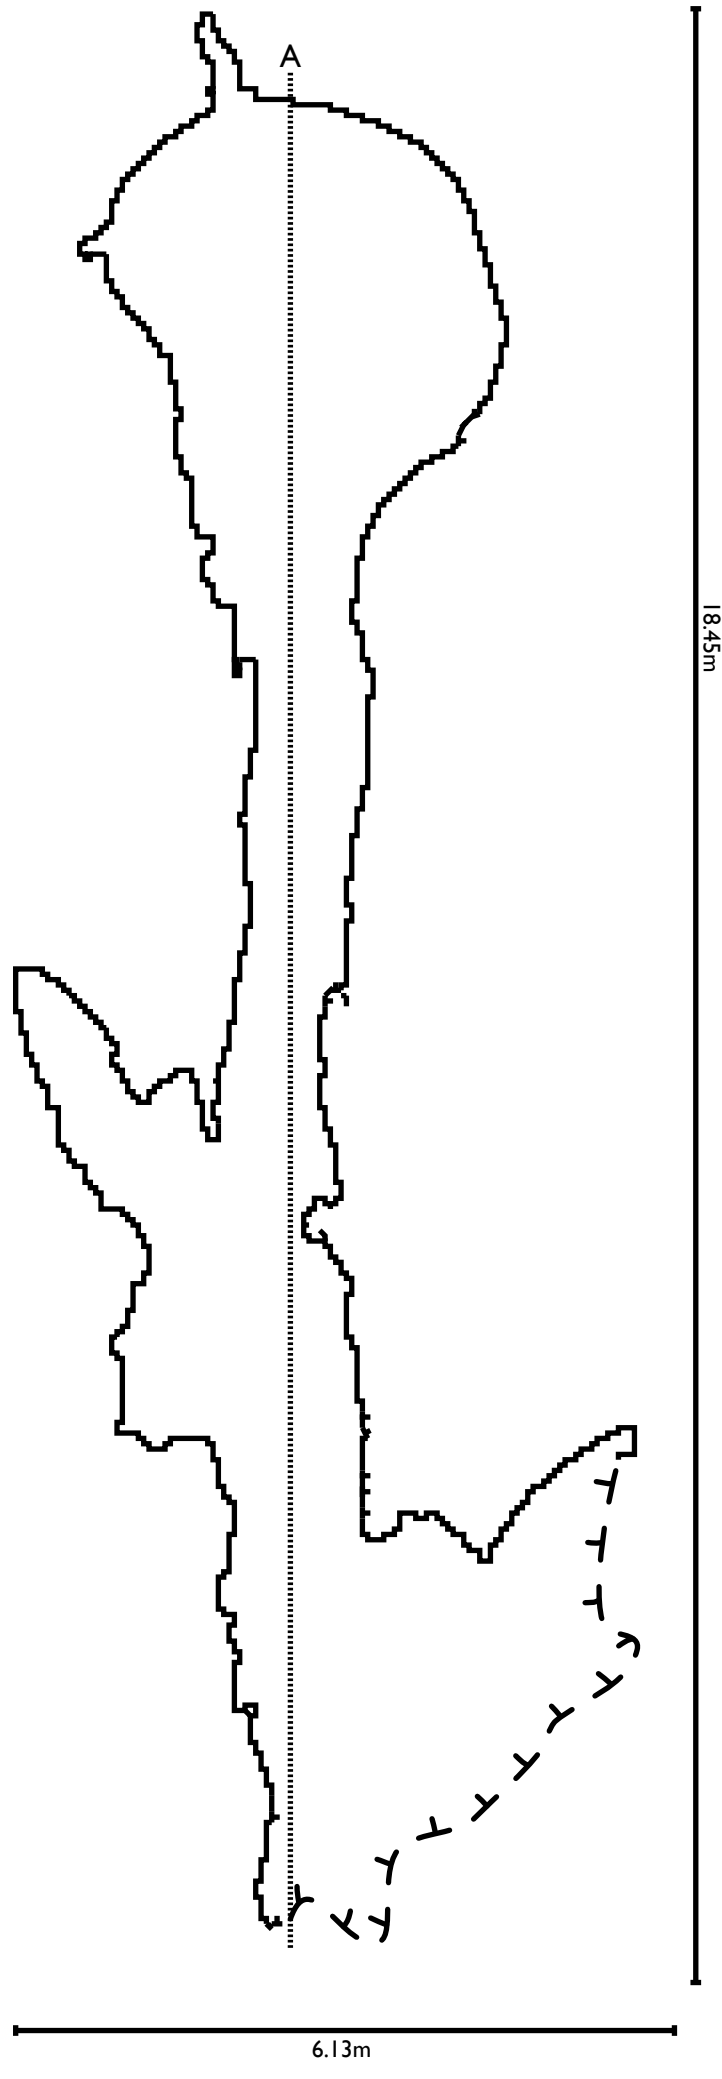

# Jeskyně Postojna druhá boční jeskyně

Location: Mírová pod Kozákovem, Czechia

Coordinates: N 50.599317 E 15.209454

Survey: Jari Arkko with iPhone 12 Pro on July 12, 2022

Map: Made with Cave Outliner v0.5.1 on July 17, 2022 (with some manual corrections)

Cross-section A