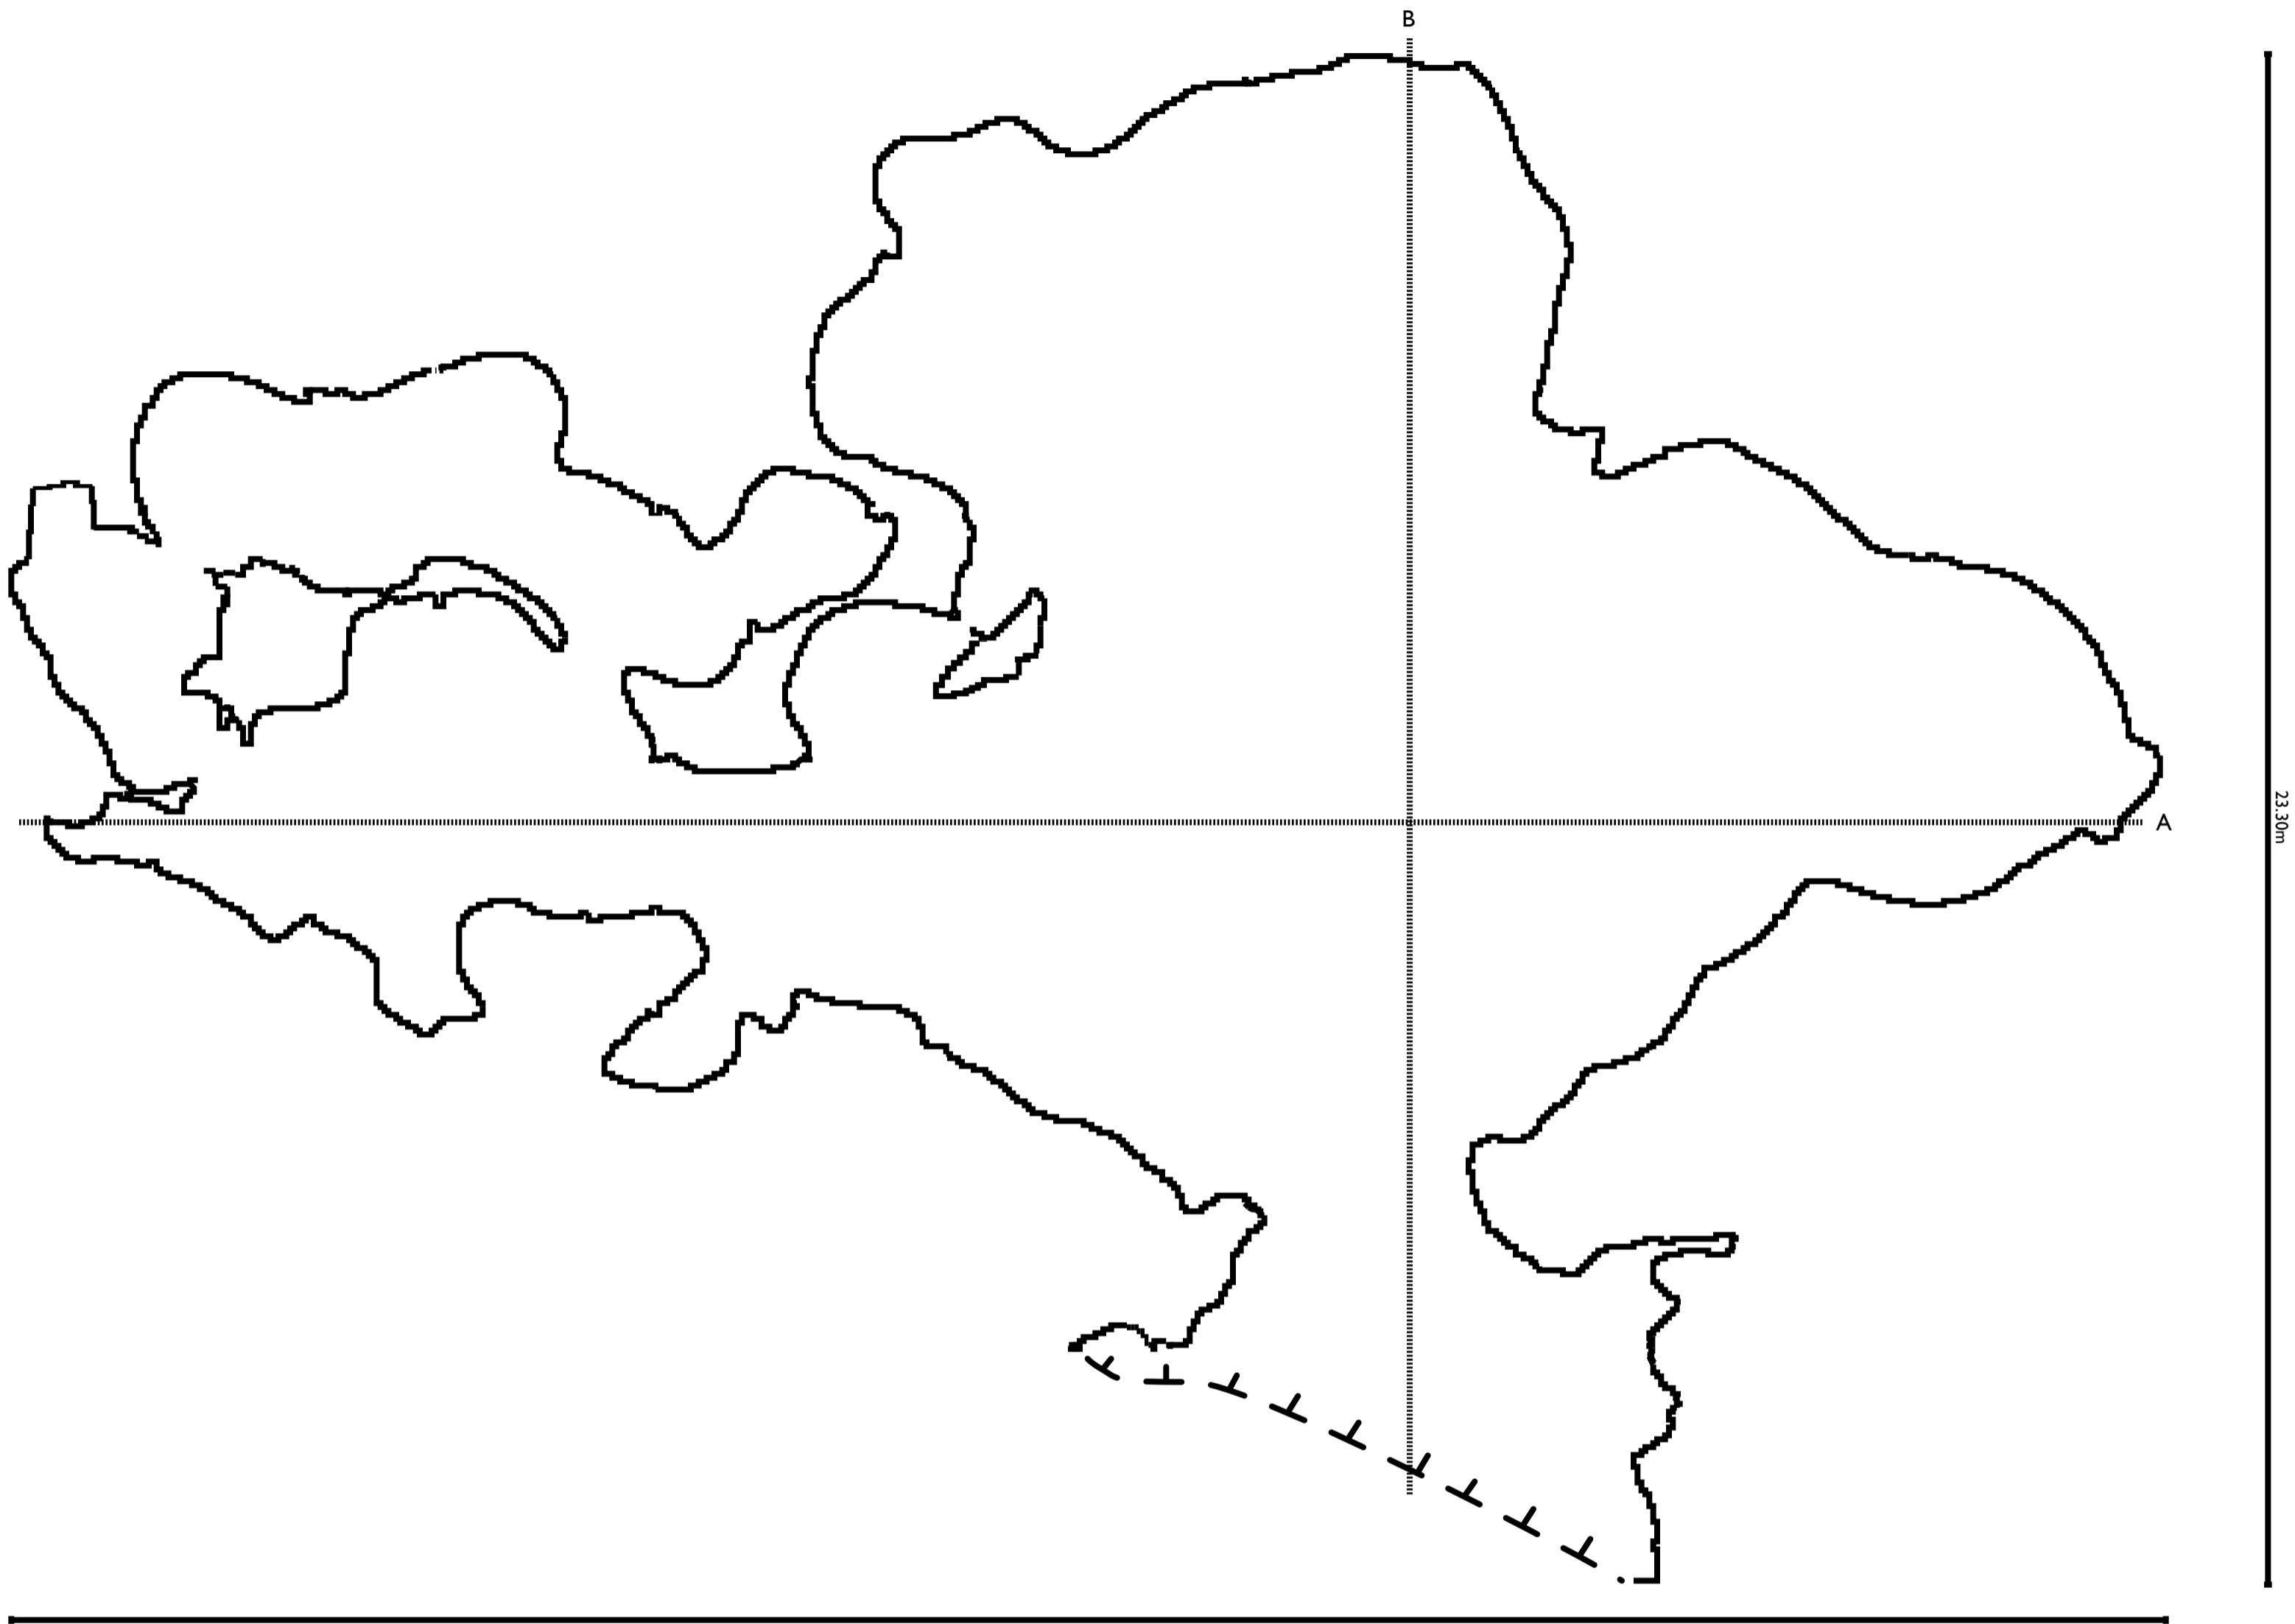

Jeskyně Postojna

Location: Mírová pod Kozákovem, Czechia

Coordinates: N 50.598900 E 15.209168

Survey: Jari Arkko with iPhone 12 Pro on July 22, 2022 (with some manual corrections)

Map: Made with Cave Outliner v0.5.1 on July 27, 2022 (----- " -----)

Cave length: 32 m for the left-to-right dimension plus 13, 5, and 5 m for the upper left and middle passages, plus entry tunnel, i.e., altogether 55 m

23.30m

32.86m

Cross-section A

2.94m

31.72m

Cross-section B

4.61m

21.63m