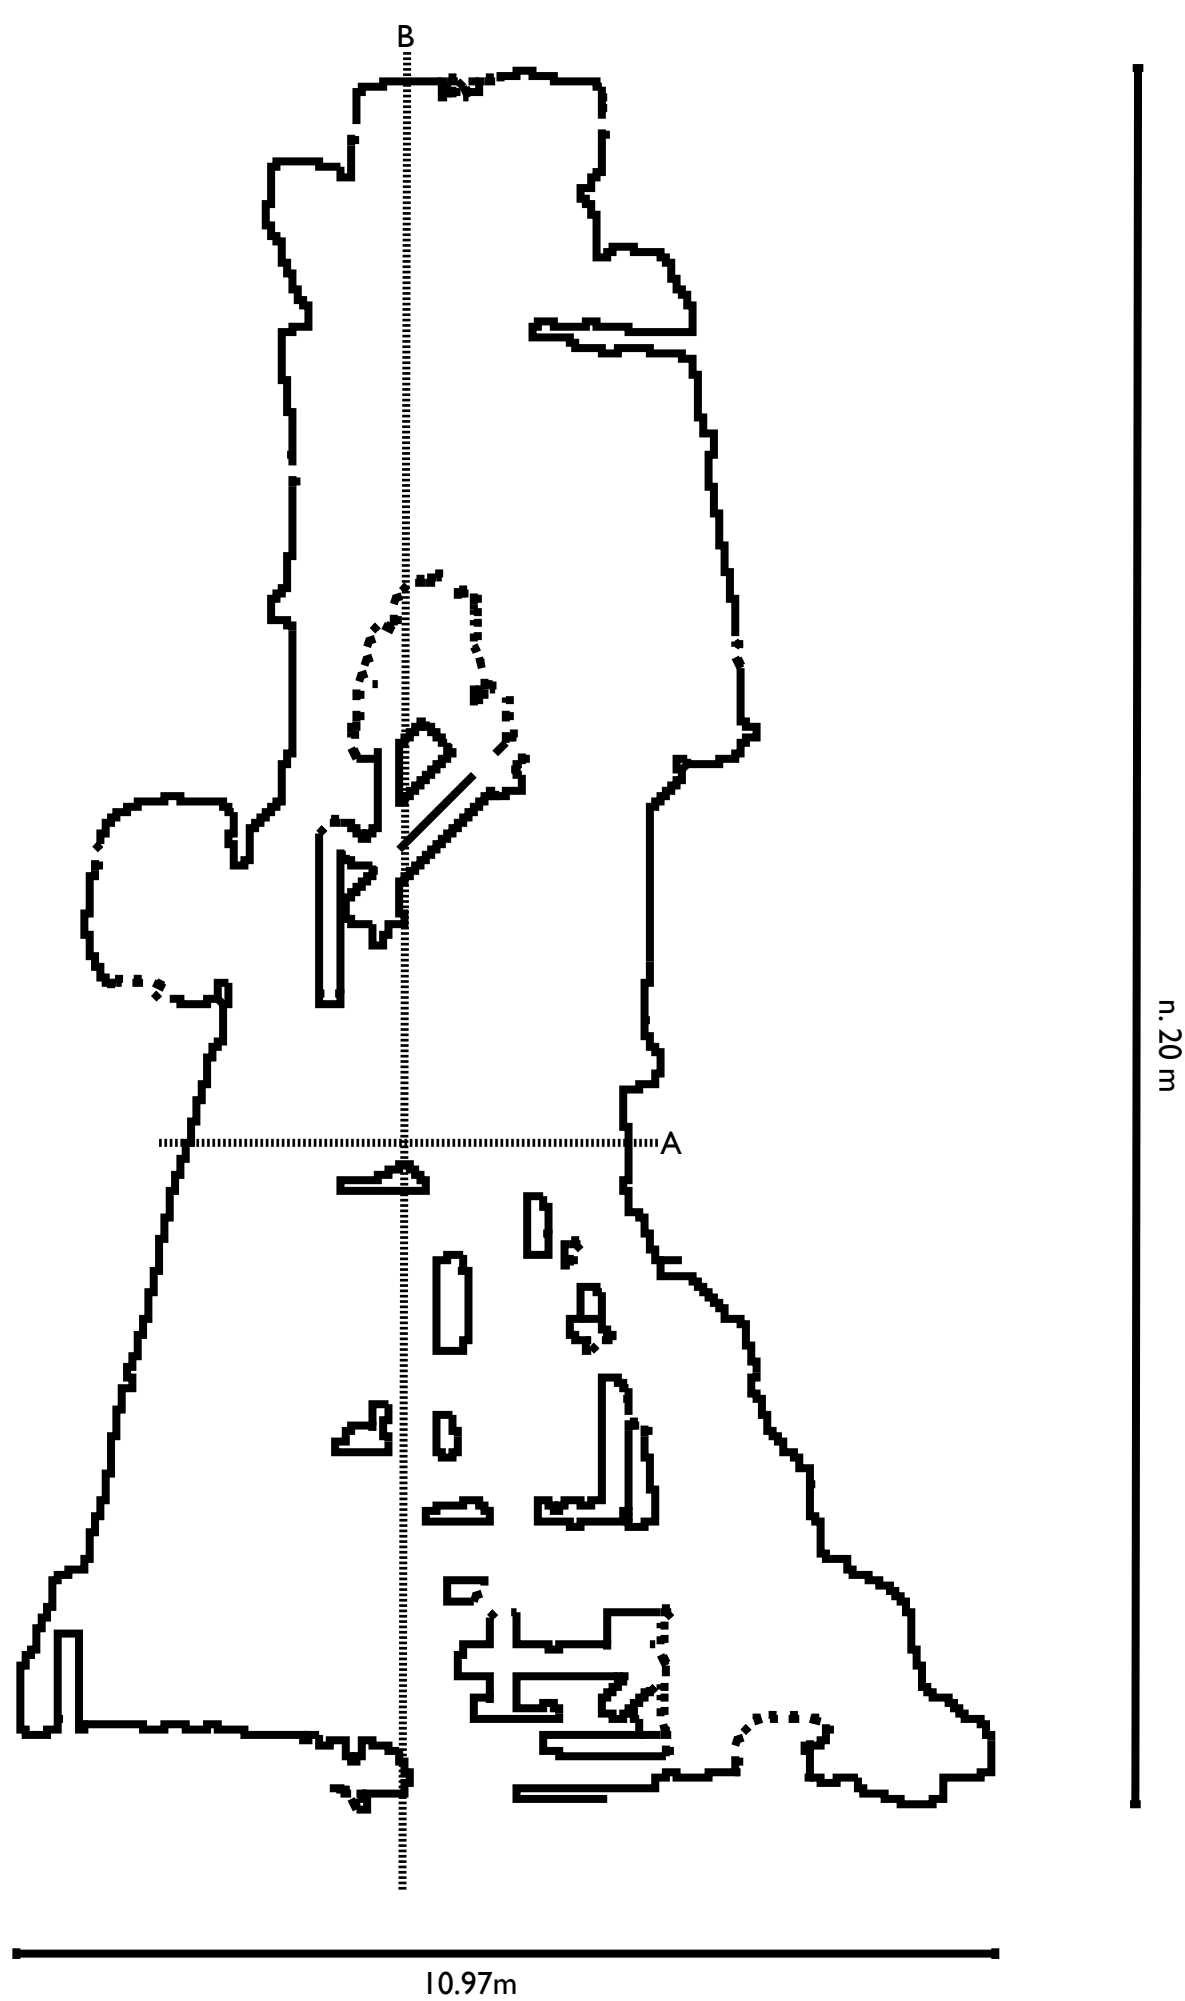

Zmajeva Pecina

Location: Murvica, Brač, Croatia

Coordinates: N 43.269263 E 16.599008

Length: Approx. 20 meters

Survey: Jari Arkko with iPhone 12 Pro on August 15, 2021

Map: Made with Cave Outliner v0.6.0 on June 15, 2024

Cross-section A

Height unknown

Cross-section B