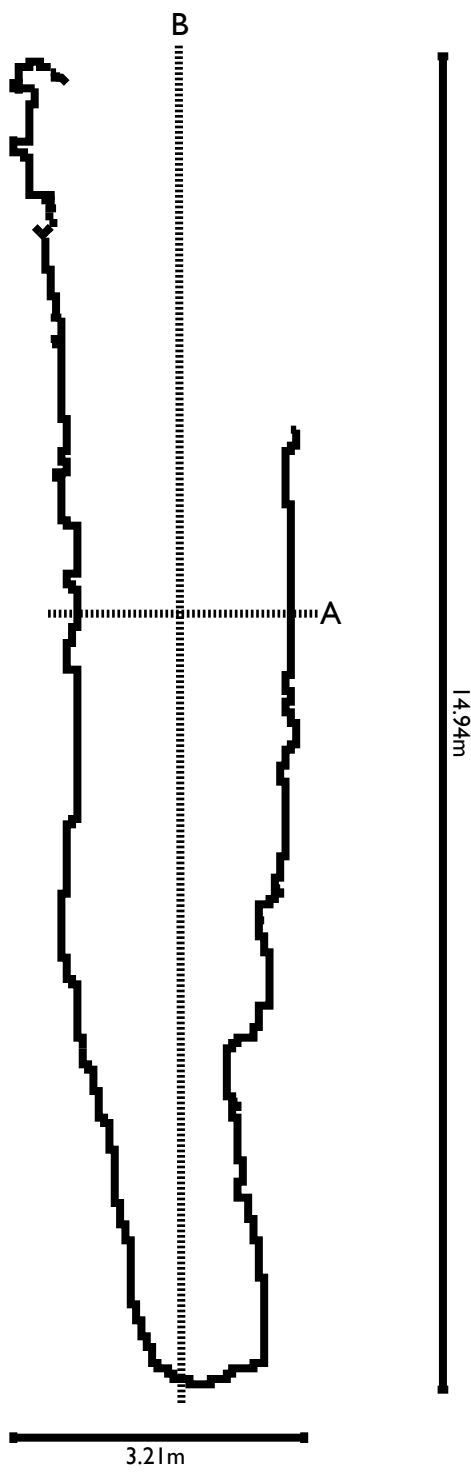

Srebrna-beach-cave

Location: Komiza, Croatia

Coordinates: N 43 E 16 (exact position withheld)

Survey: Jari Arkko with iPhone 12 Pro on August 15, 2024

Map: Made with Cave Outliner v0.6.0 on September 1, 2024

Cross-section A

Cross-section B