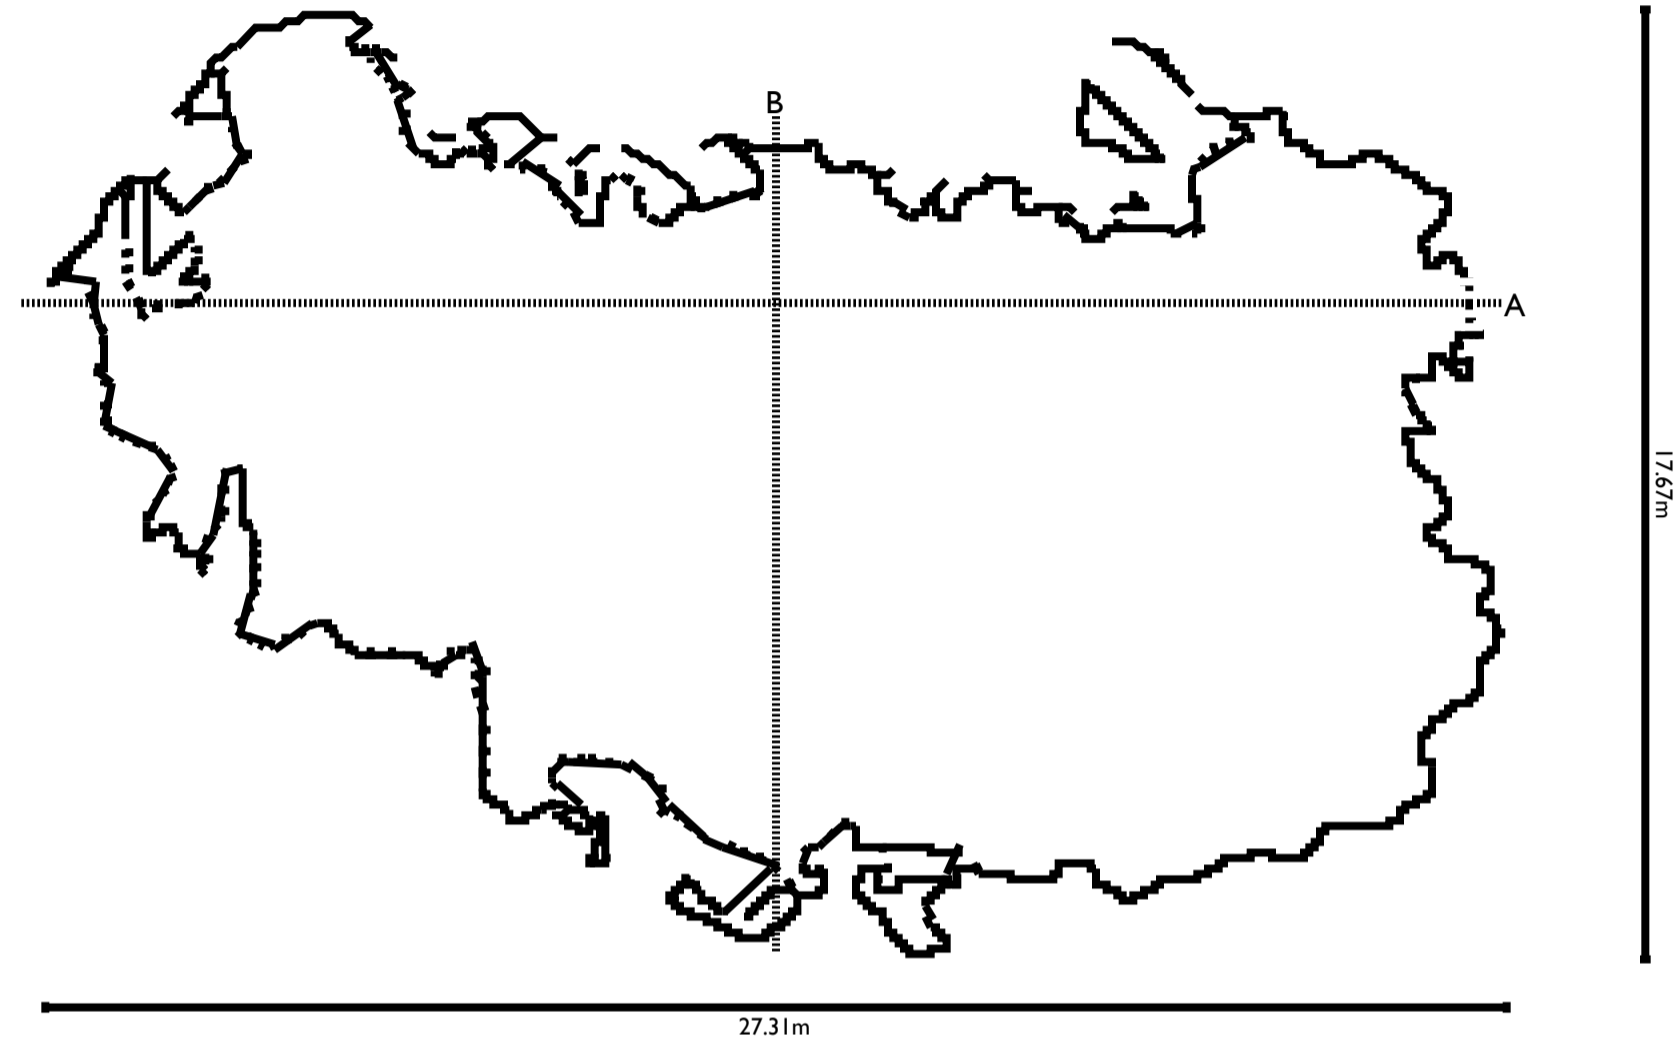

Propod

Location: Komiza, Croatia

Coordinates: N 43 E 16 (exact position withheld)

Length: The longest horizontal distance is 27 m, but surveyor suggests 35 m (to accommodate other dimensions)

Survey: Jari Arkko with iPhone 12 Pro on August 22, 2024

Map: Made with Cave Outliner v0.6.0 on September 1, 2024

Cross-section A

Cross-section B