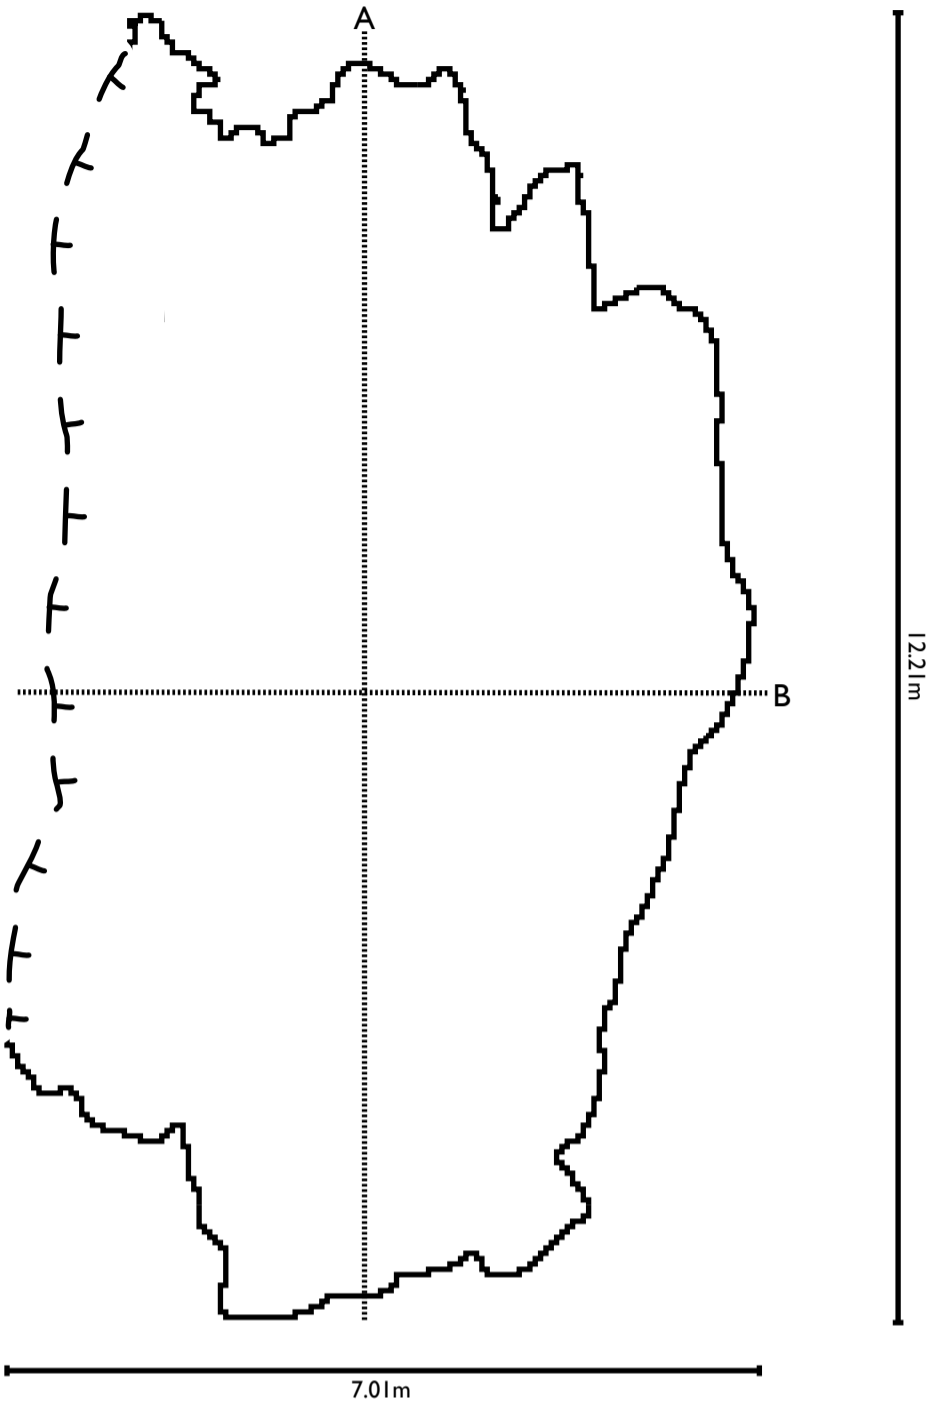

# Semmeringhalbhöhle, Semmering, Austria

Coordinates: N 47.631123 E 15.836432

Measurements: iPhone 12 Pro lidar

Map: Cave Outliner & some manual corrections

Jari Arkko, March 2022

Cross-section A

Cross-section B