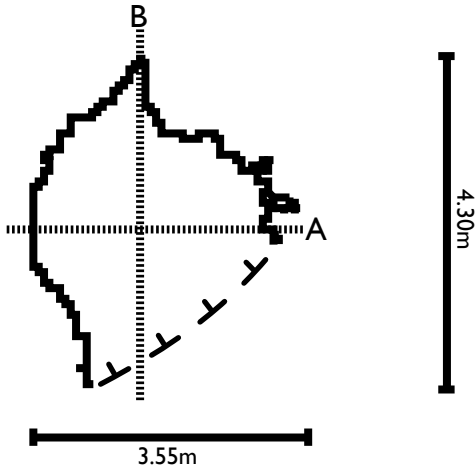

# Schraubenfallhöhle Kleine Seitenhöhle I

Location: Hintertux, Zillertal, Austria

Coordinates: N 47.103669 E 11.674083

Length: The length is 4.3m

Survey: Jari Arkko with iPhone 12 Pro on August 8, 2022

Map: Made with Cave Outliner v0.6.0 on September 11, 2022

Cross-section A

Cross-section B